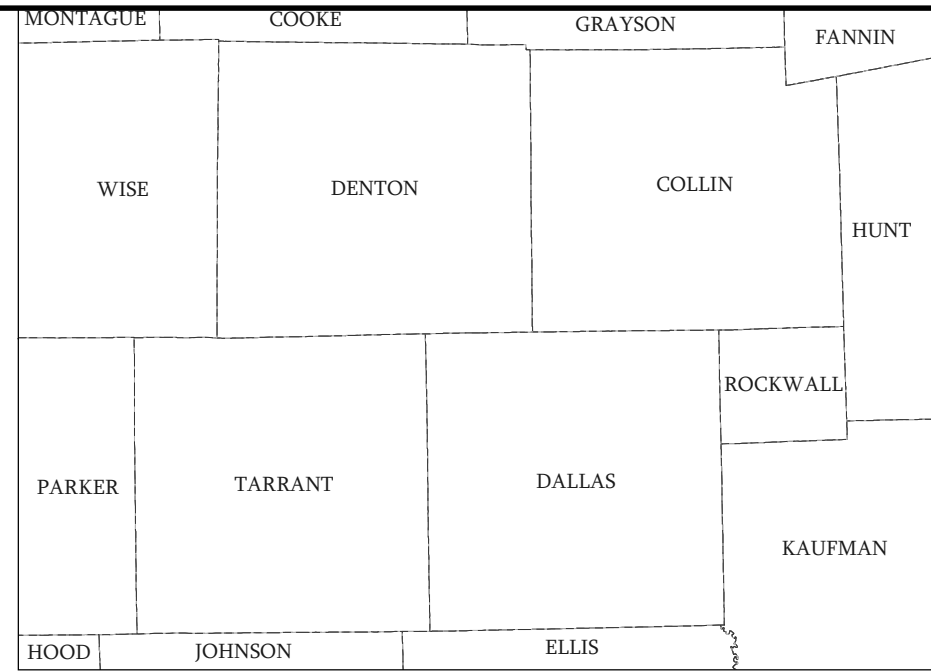

State House Districts Proposed Plan PLANH286

Map ID 5900
05/17/11 19:27:44

12109
2010 Census
PLANH286 2011-05-17 18:36:33

HARRIS COUNTY

State House Districts

Proposed Plan

PLANH286

COUNTIES
PLANH286