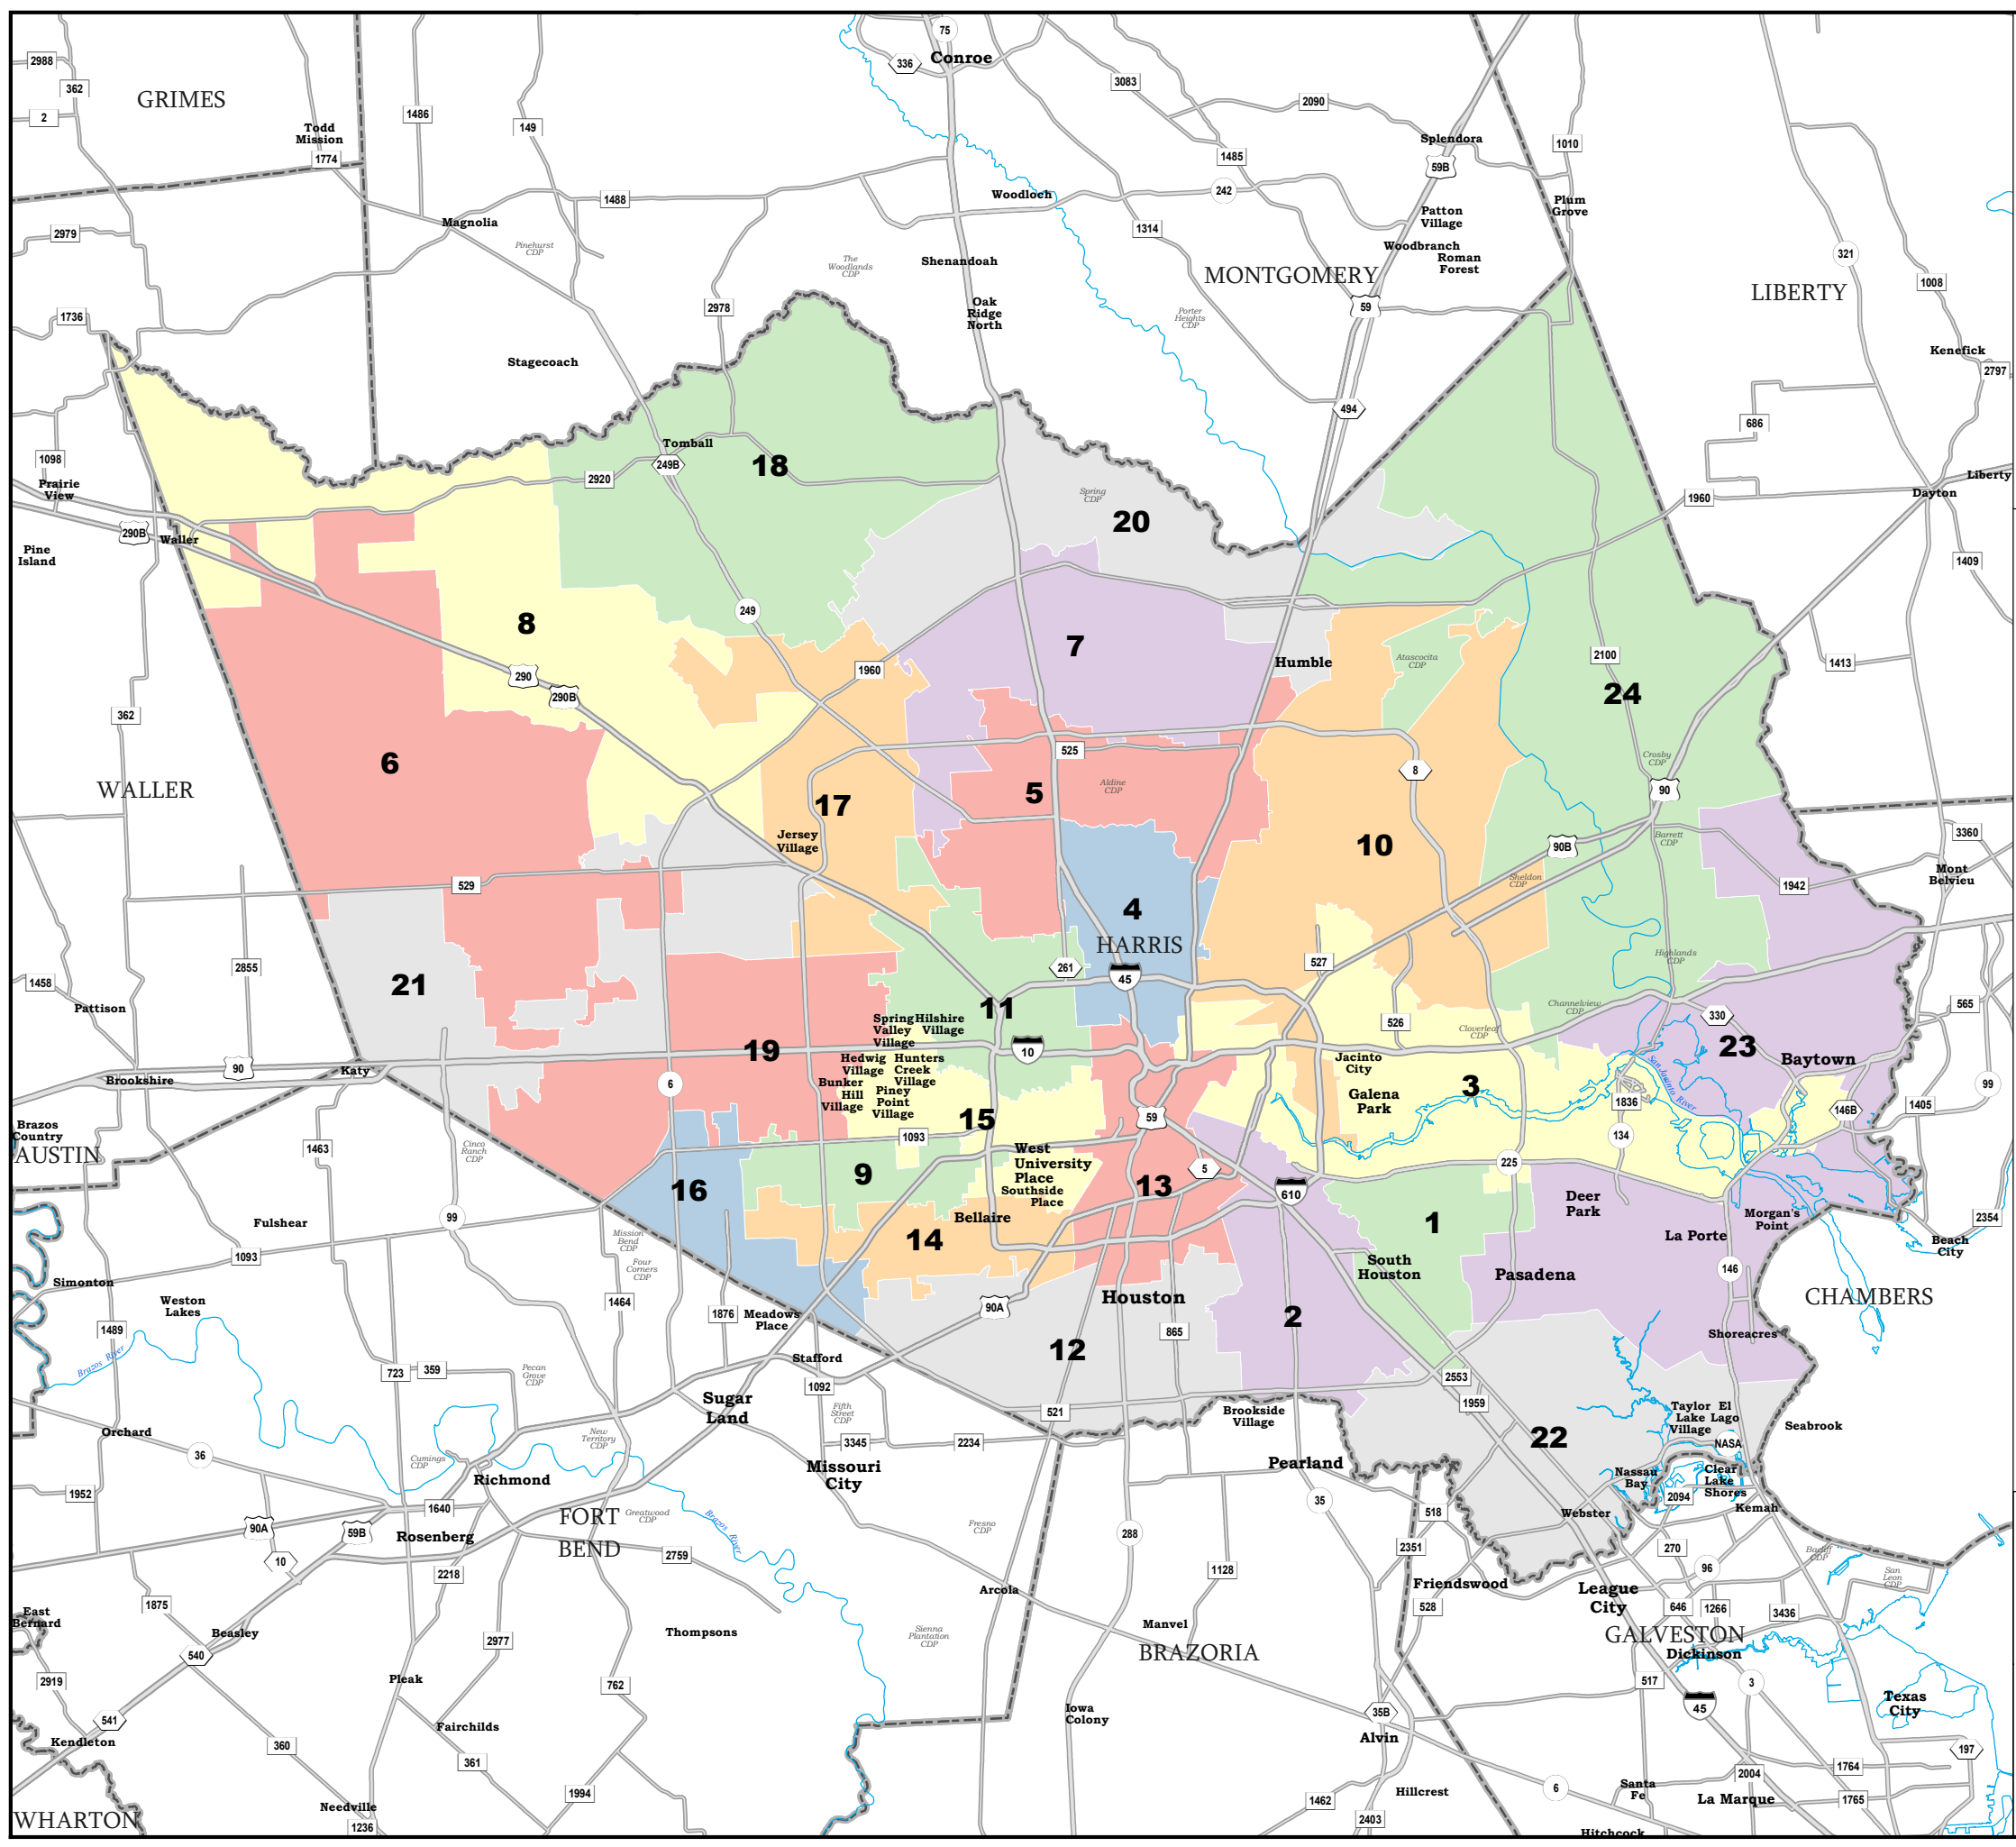

State House Districts Proposed Plan PLANH286

Map ID 5900
05/17/11 19:27:44

12109
2010 Census
PLANH286 2011-05-17 18:36:33

HARRIS COUNTY

State House Districts

Proposed Plan

PLANH286

COUNTIES
PLANH286

12109
 2010 Census
 PLANH286
 2011-05-17 18:36:33

Map ID 5900
 05/17/11 19:27:44

 Texas Legislative Council