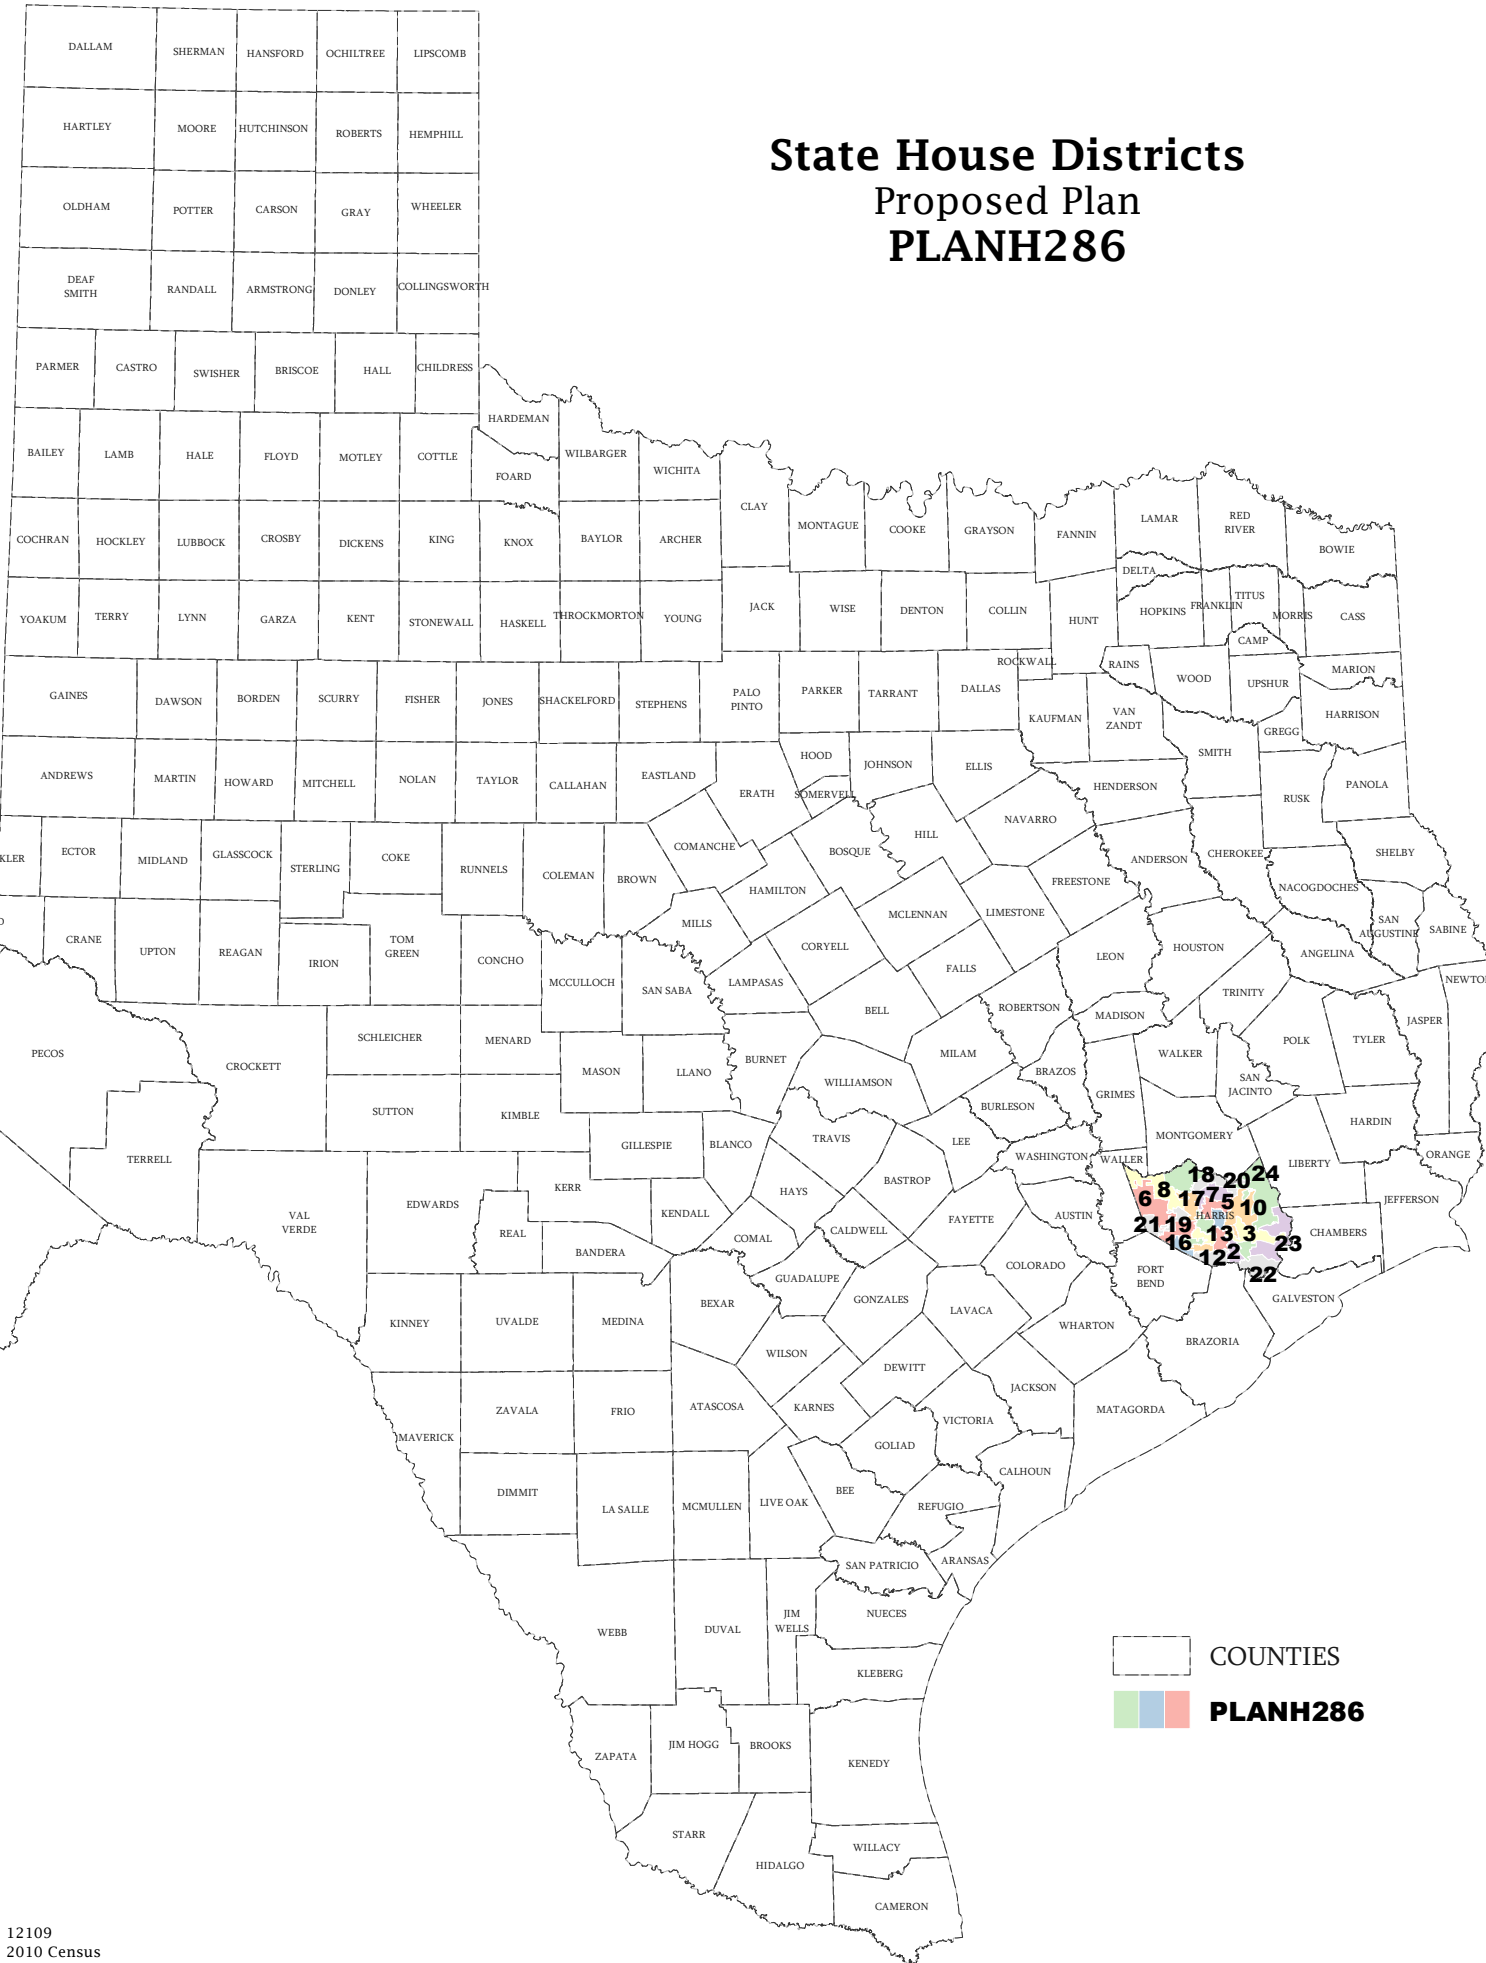

State House Districts Proposed Plan PLANH286

Map ID 5900
05/17/11 19:27:44

12109
2010 Census
PLANH286 2011-05-17 18:36:33

HARRIS COUNTY

State House Districts

Proposed Plan

PLANH286

COUNTIES
PLANH286

12109
 2010 Census
 PLANH286
 2011-05-17 18:36:33

Map ID 5900
 05/17/11 19:27:44

 Texas Legislative Council