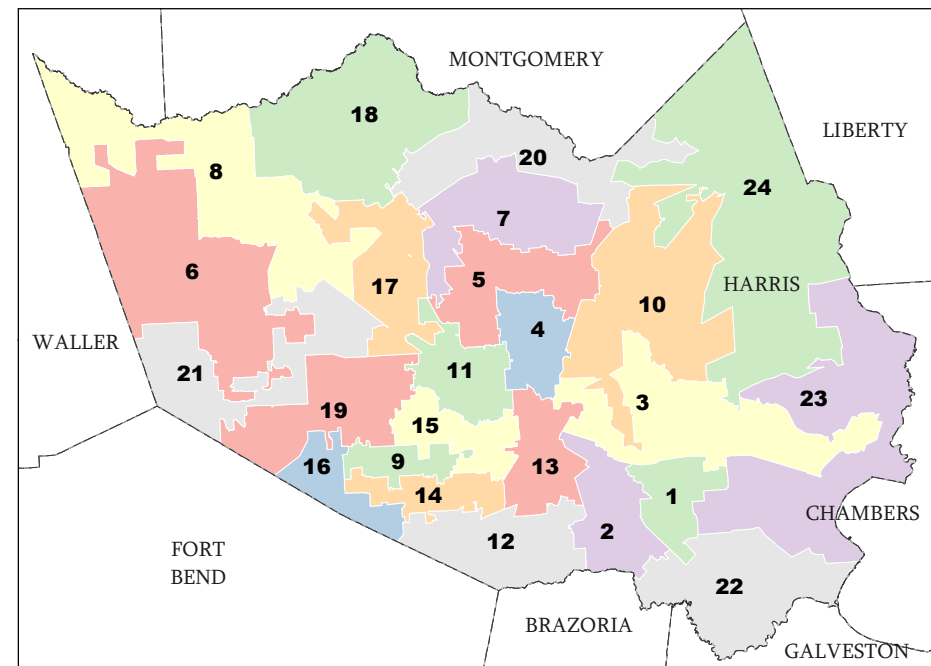

State House Districts Proposed Plan PLANH286

Map ID 5900
05/17/11 19:27:44

12109
2010 Census
PLANH286 2011-05-17 18:36:33

HARRIS COUNTY

State House Districts

Proposed Plan

PLANH286

COUNTIES
PLANH286

12109
 2010 Census
 PLANH286
 2011-05-17 18:36:33

Map ID 5900
 05/17/11 19:27:44

 Texas Legislative Council