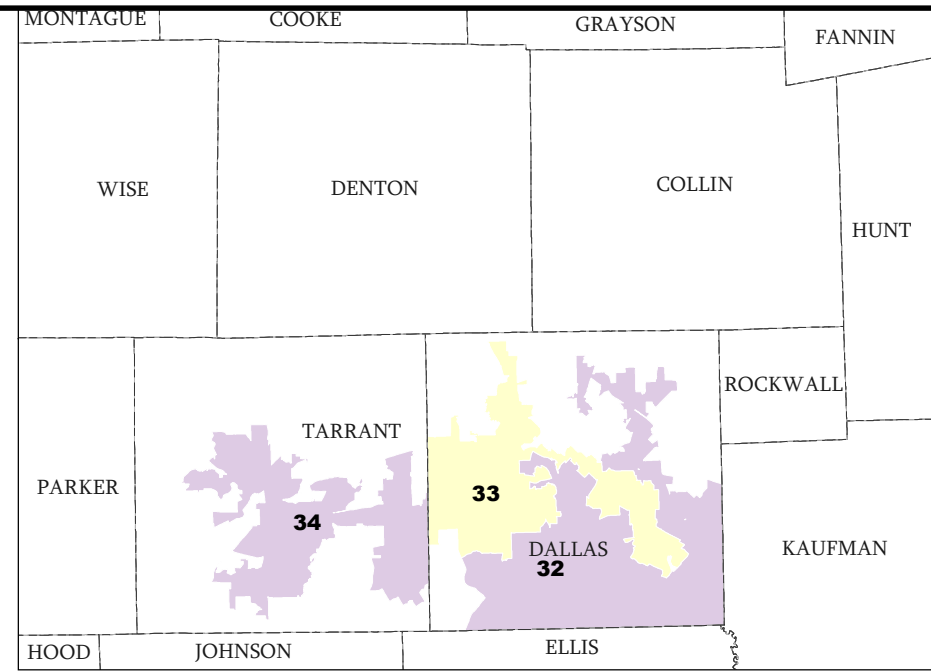

# U.S. Congressional Districts Proposed Plan PLANC196

COUNTIES  
 **PLANC196**

Map ID 5000  
09/02/11 16:23:21

16396  
2010 Census  
PLANC196 2011-09-02 13:45:28