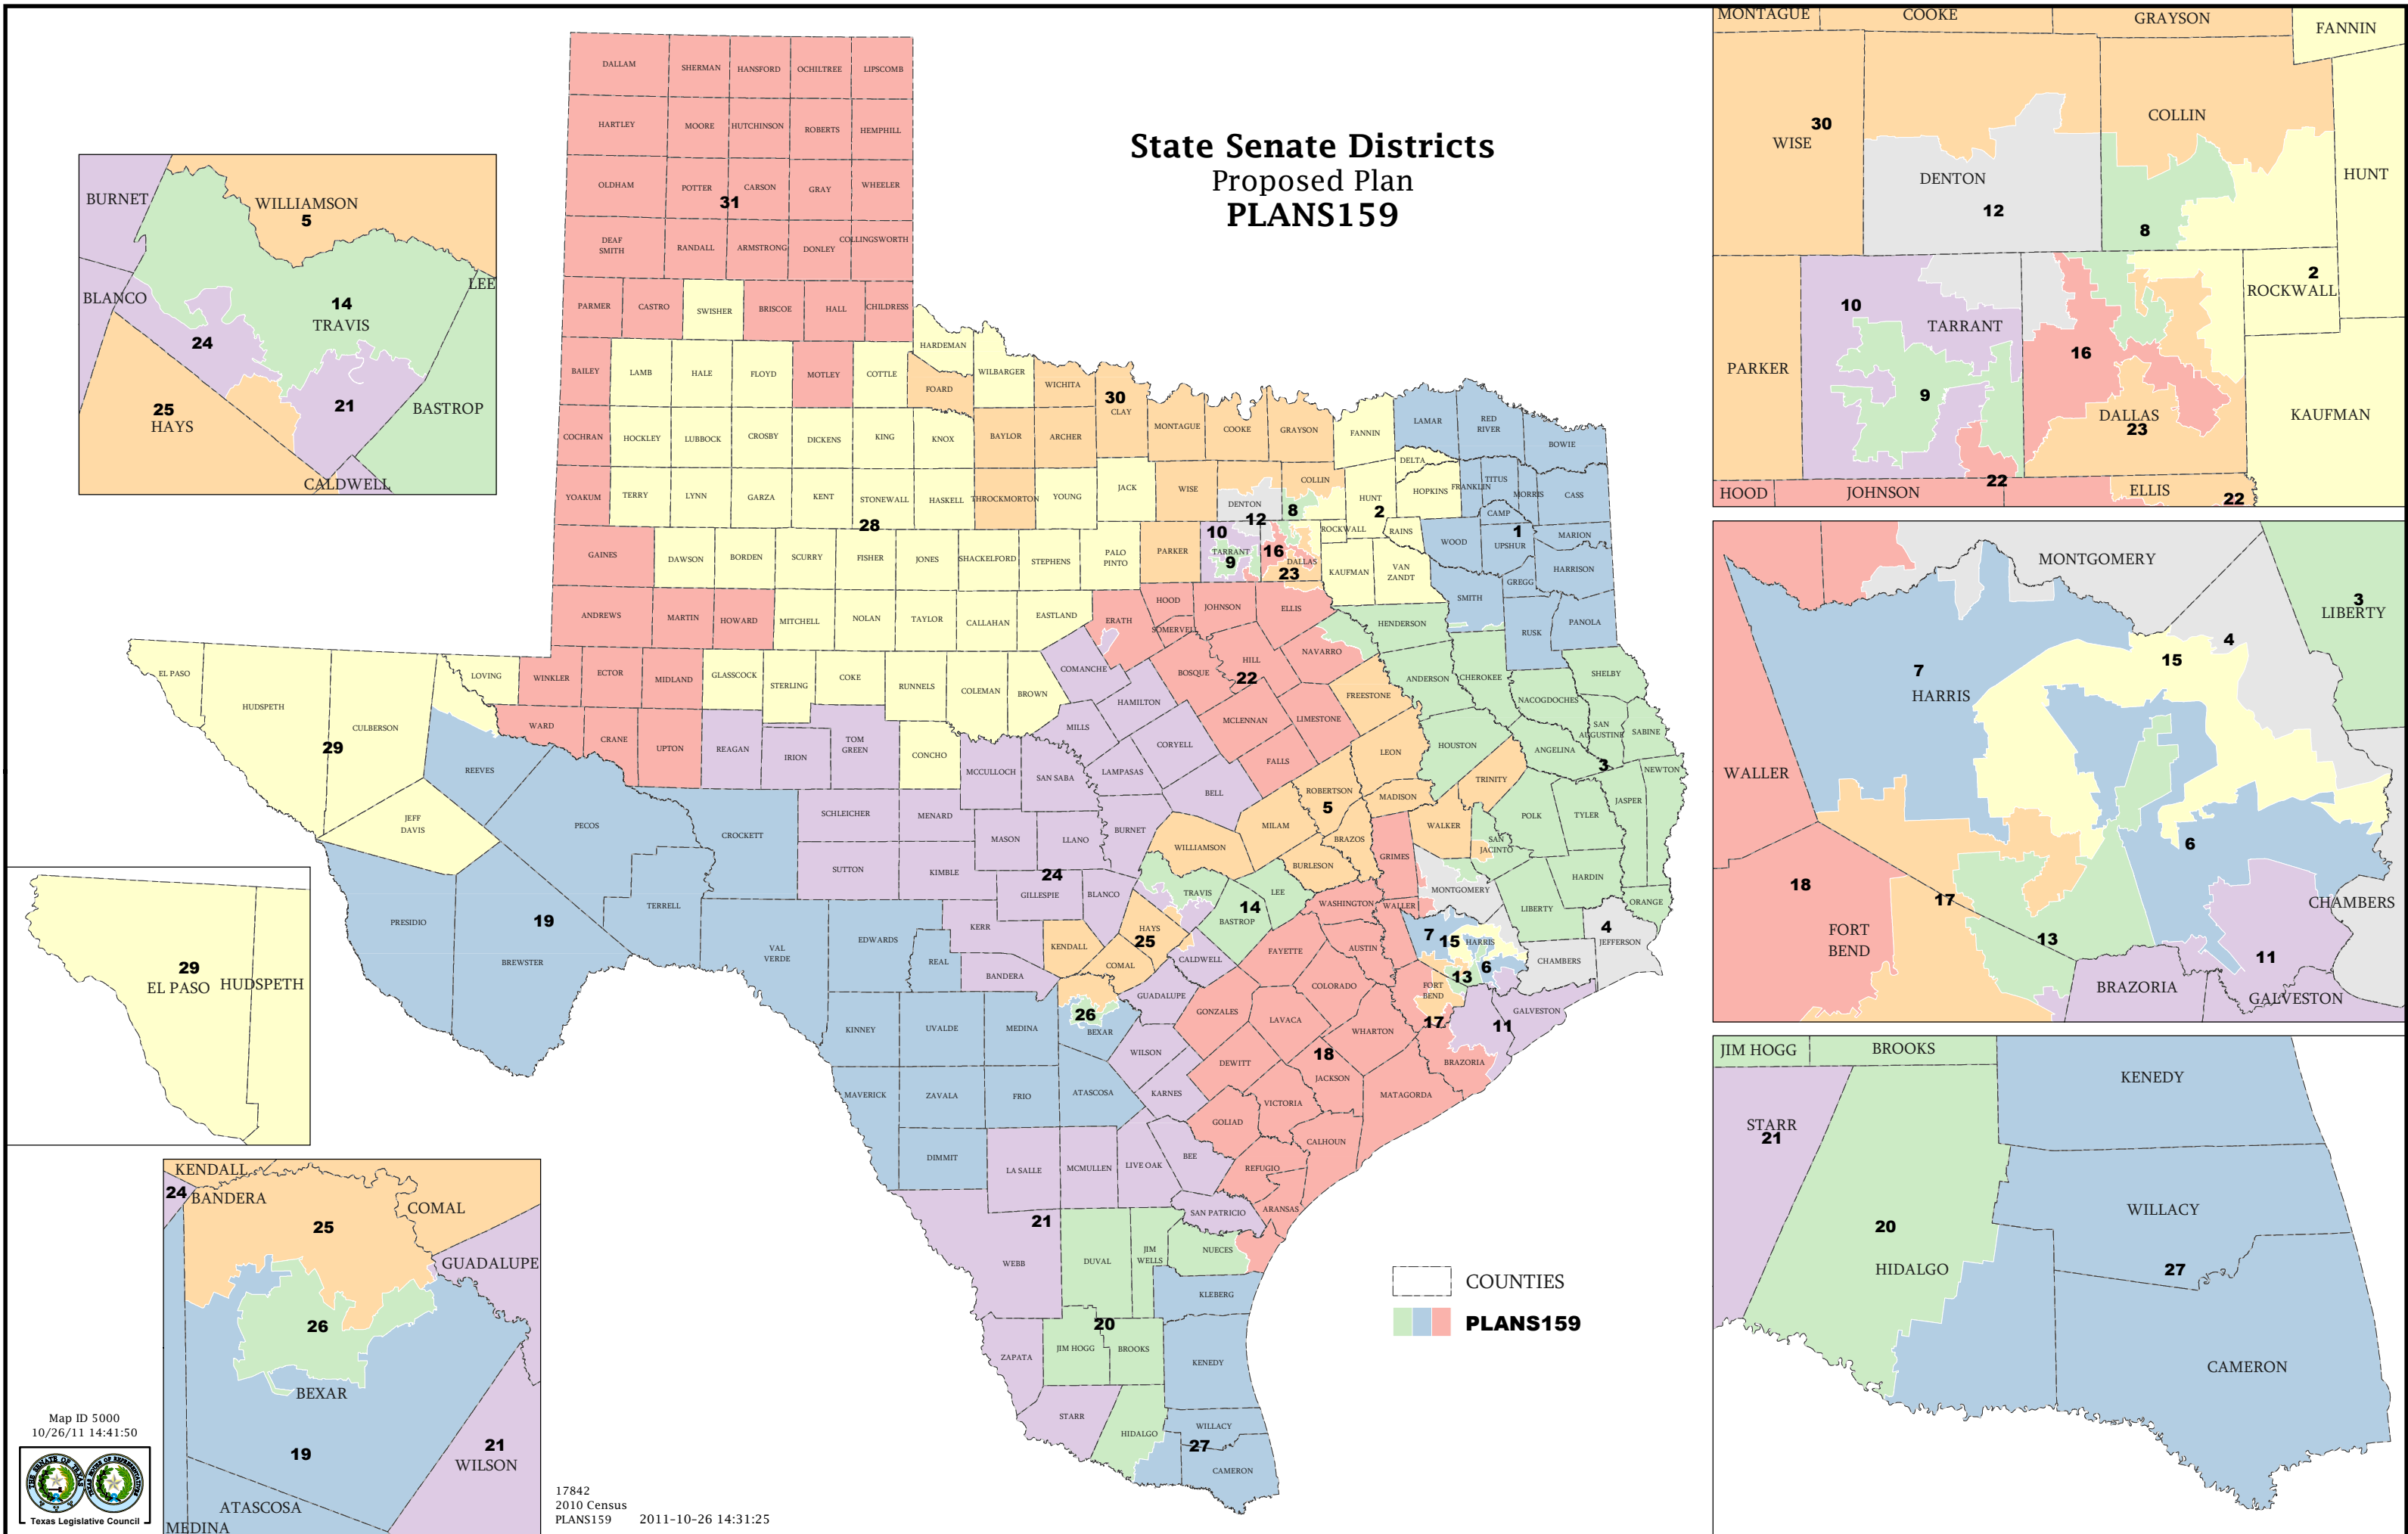

State Senate Districts Proposed Plan PLANS159

Map ID 5000
10/26/11 14:41:50

17842
2010 Census
PLANS159 2011-10-26 14:31:25