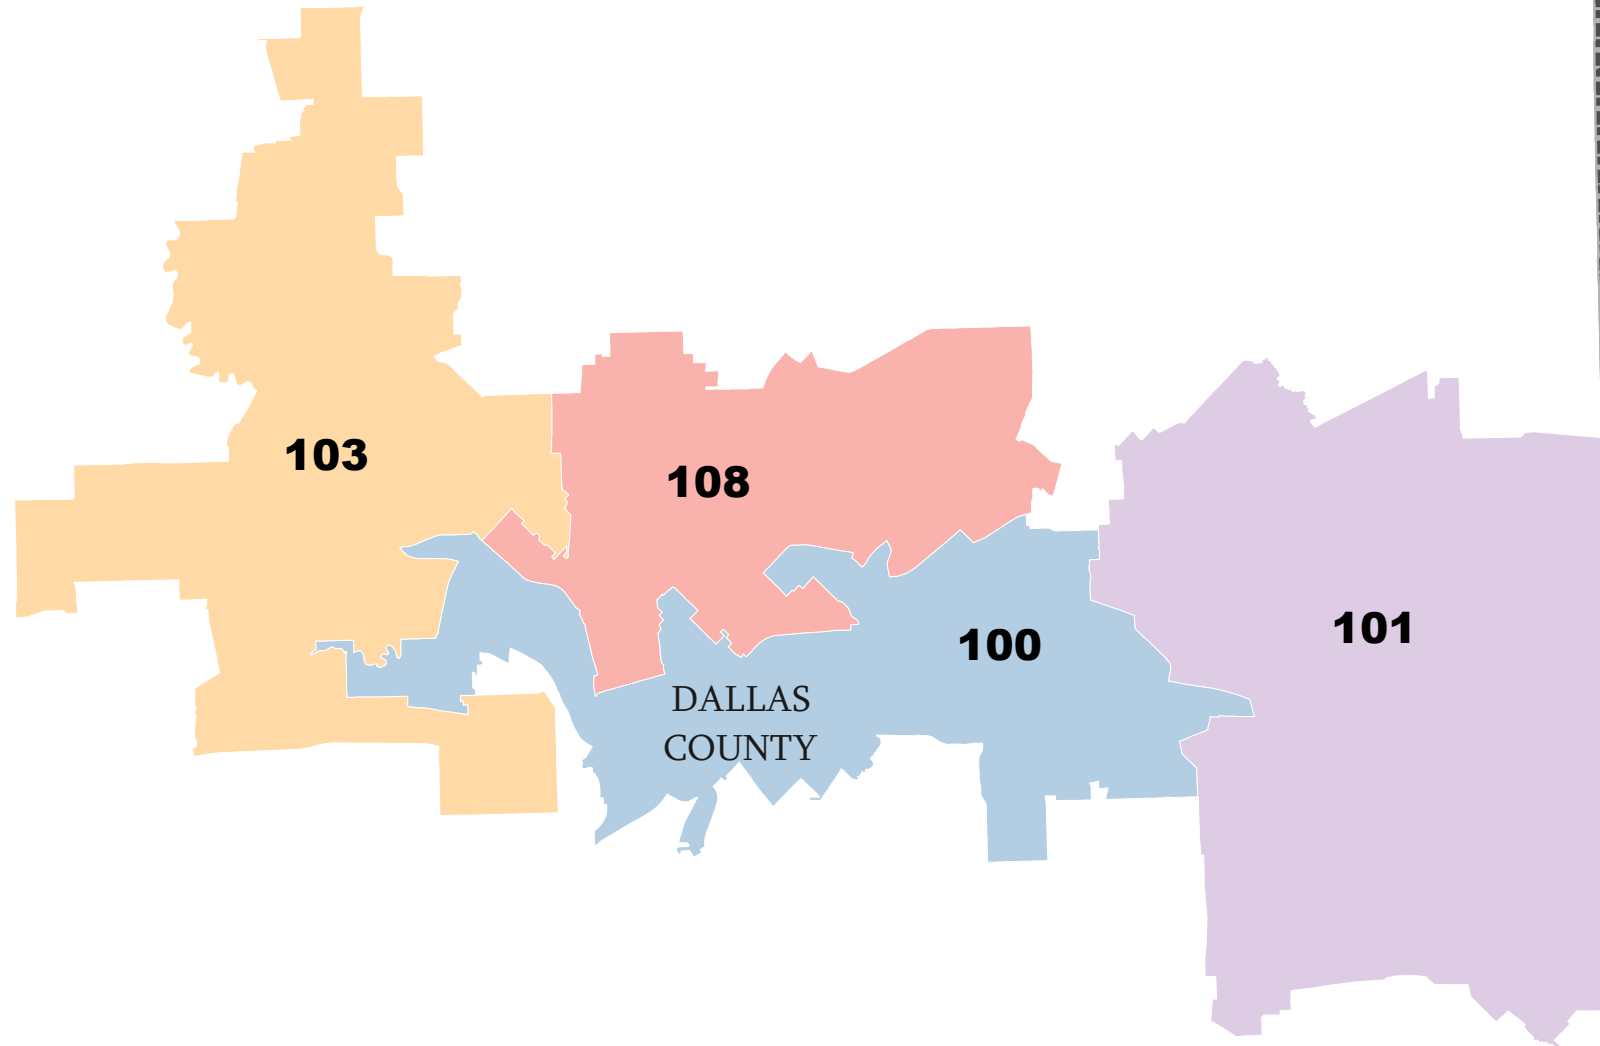

DENTON
COUNTY

COLLIN
COUNTY

DALLAS COUNTY

State House Districts Proposed Plan PLANH228

ROCKWALL
COUNTY

TARRANT
COUNTY

 COUNTIES
 **PLANH228**

KAUFMAN
COUNTY

ELLIS
COUNTY

10874
 2010 Census
 PLANH228 2011-04-25 16:05:46