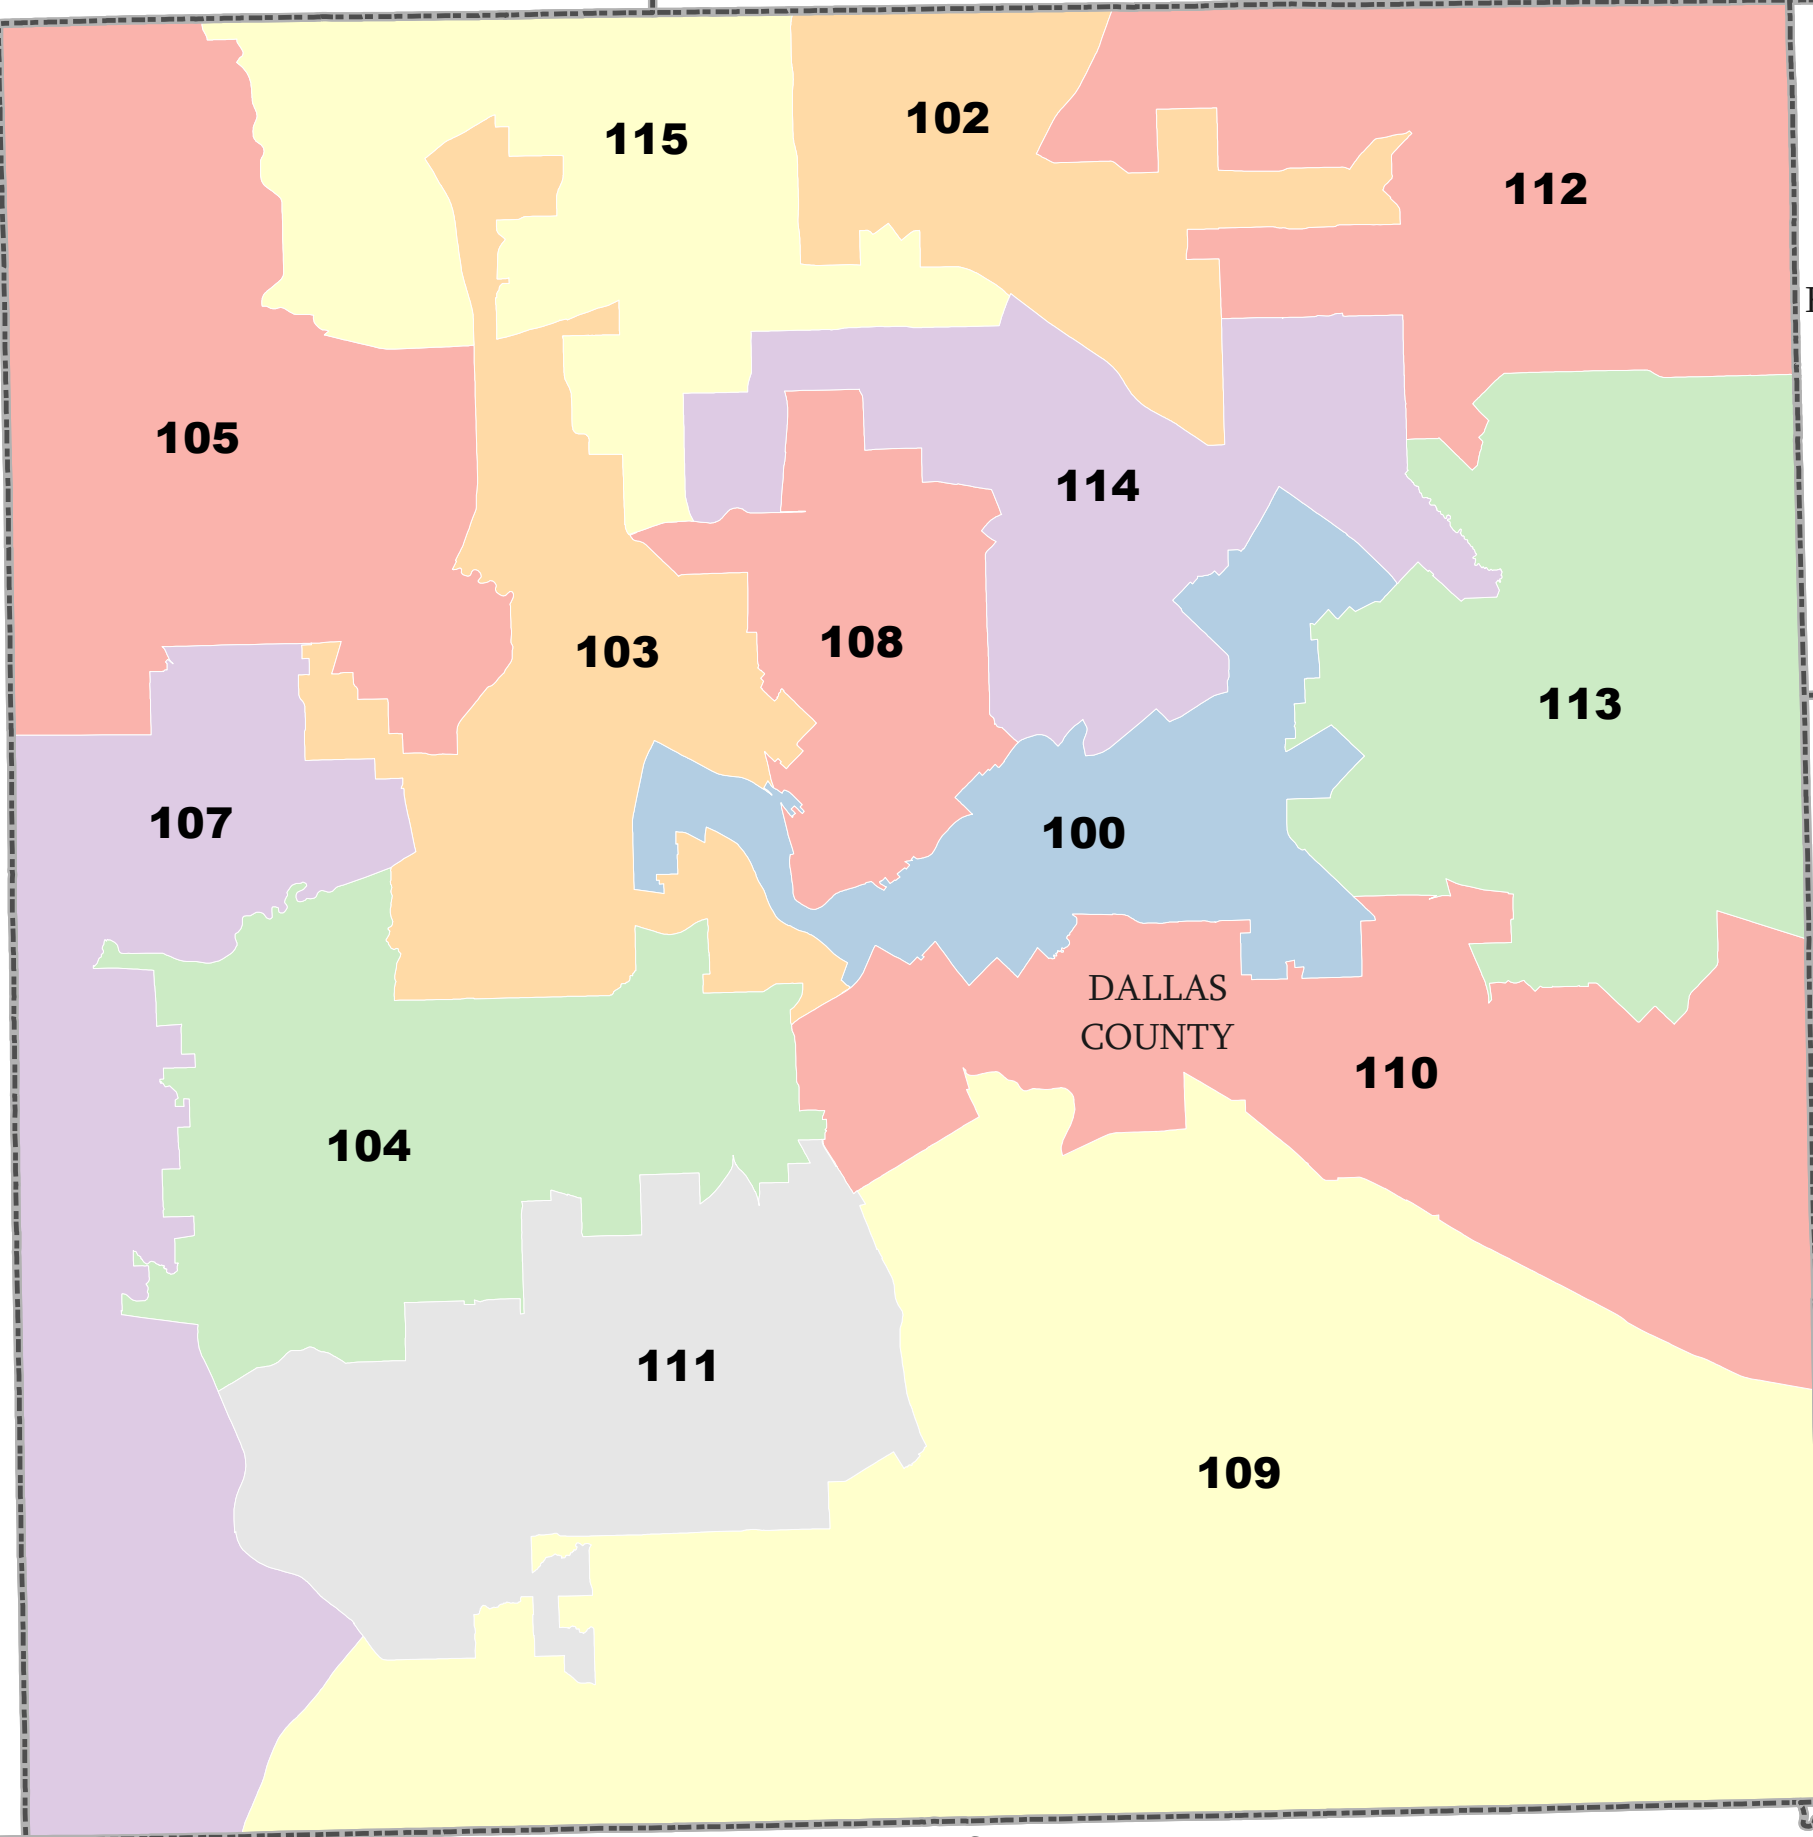

DENTON
COUNTY

COLLIN
COUNTY

DALLAS COUNTY

State House Districts
Proposed Plan
PLANH248

ROCKWALL
COUNTY

TARRANT
COUNTY

 **COUNTIES**
 **PLANH248**

KAUFMAN
COUNTY

ELLIS
COUNTY

11092
2010 Census
PLANH248 2011-04-27 09:12:40

105

115

102

112

114

103

108

113

107

100

DALLAS
COUNTY

110

104

111