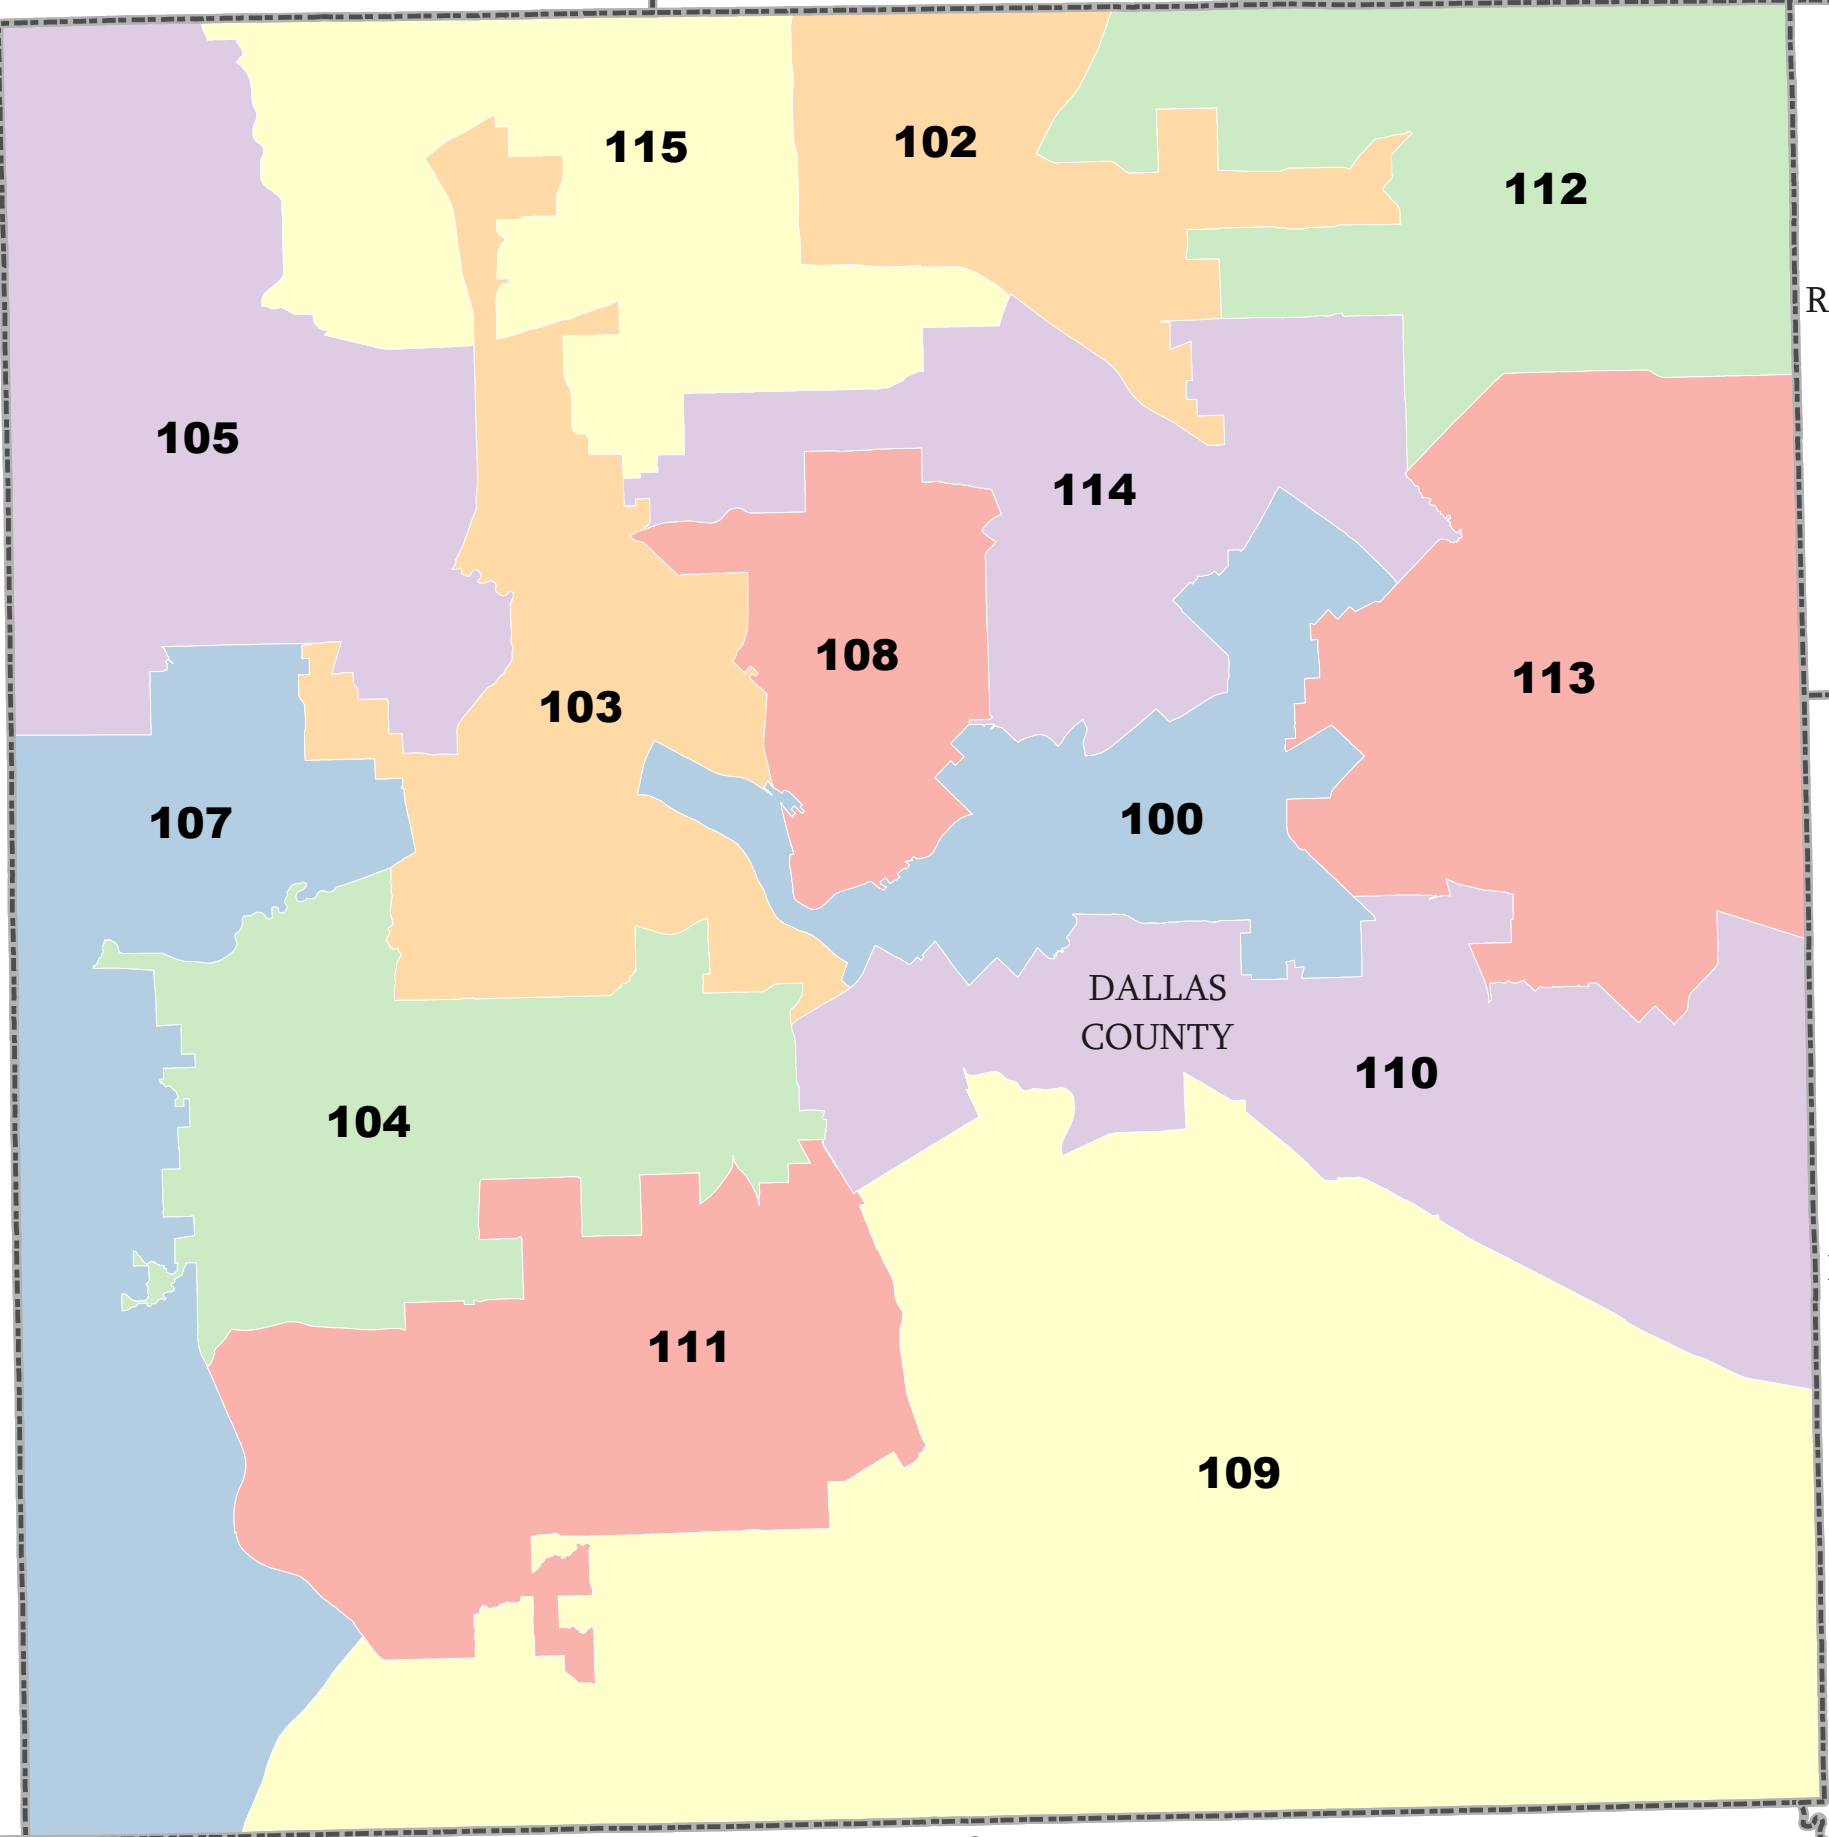

DENTON
COUNTY

COLLIN
COUNTY

DALLAS COUNTY

State House Districts
Proposed Plan
PLANH220

ROCKWALL
COUNTY

TARRANT
COUNTY

 **COUNTIES**
 **PLANH220**

KAUFMAN
COUNTY

ELLIS
COUNTY

10788
2010 Census
PLANH220 2011-04-25 15:03:02

115

102

112

105

114

108

113

103

100

107

DALLAS
COUNTY

110

104

111