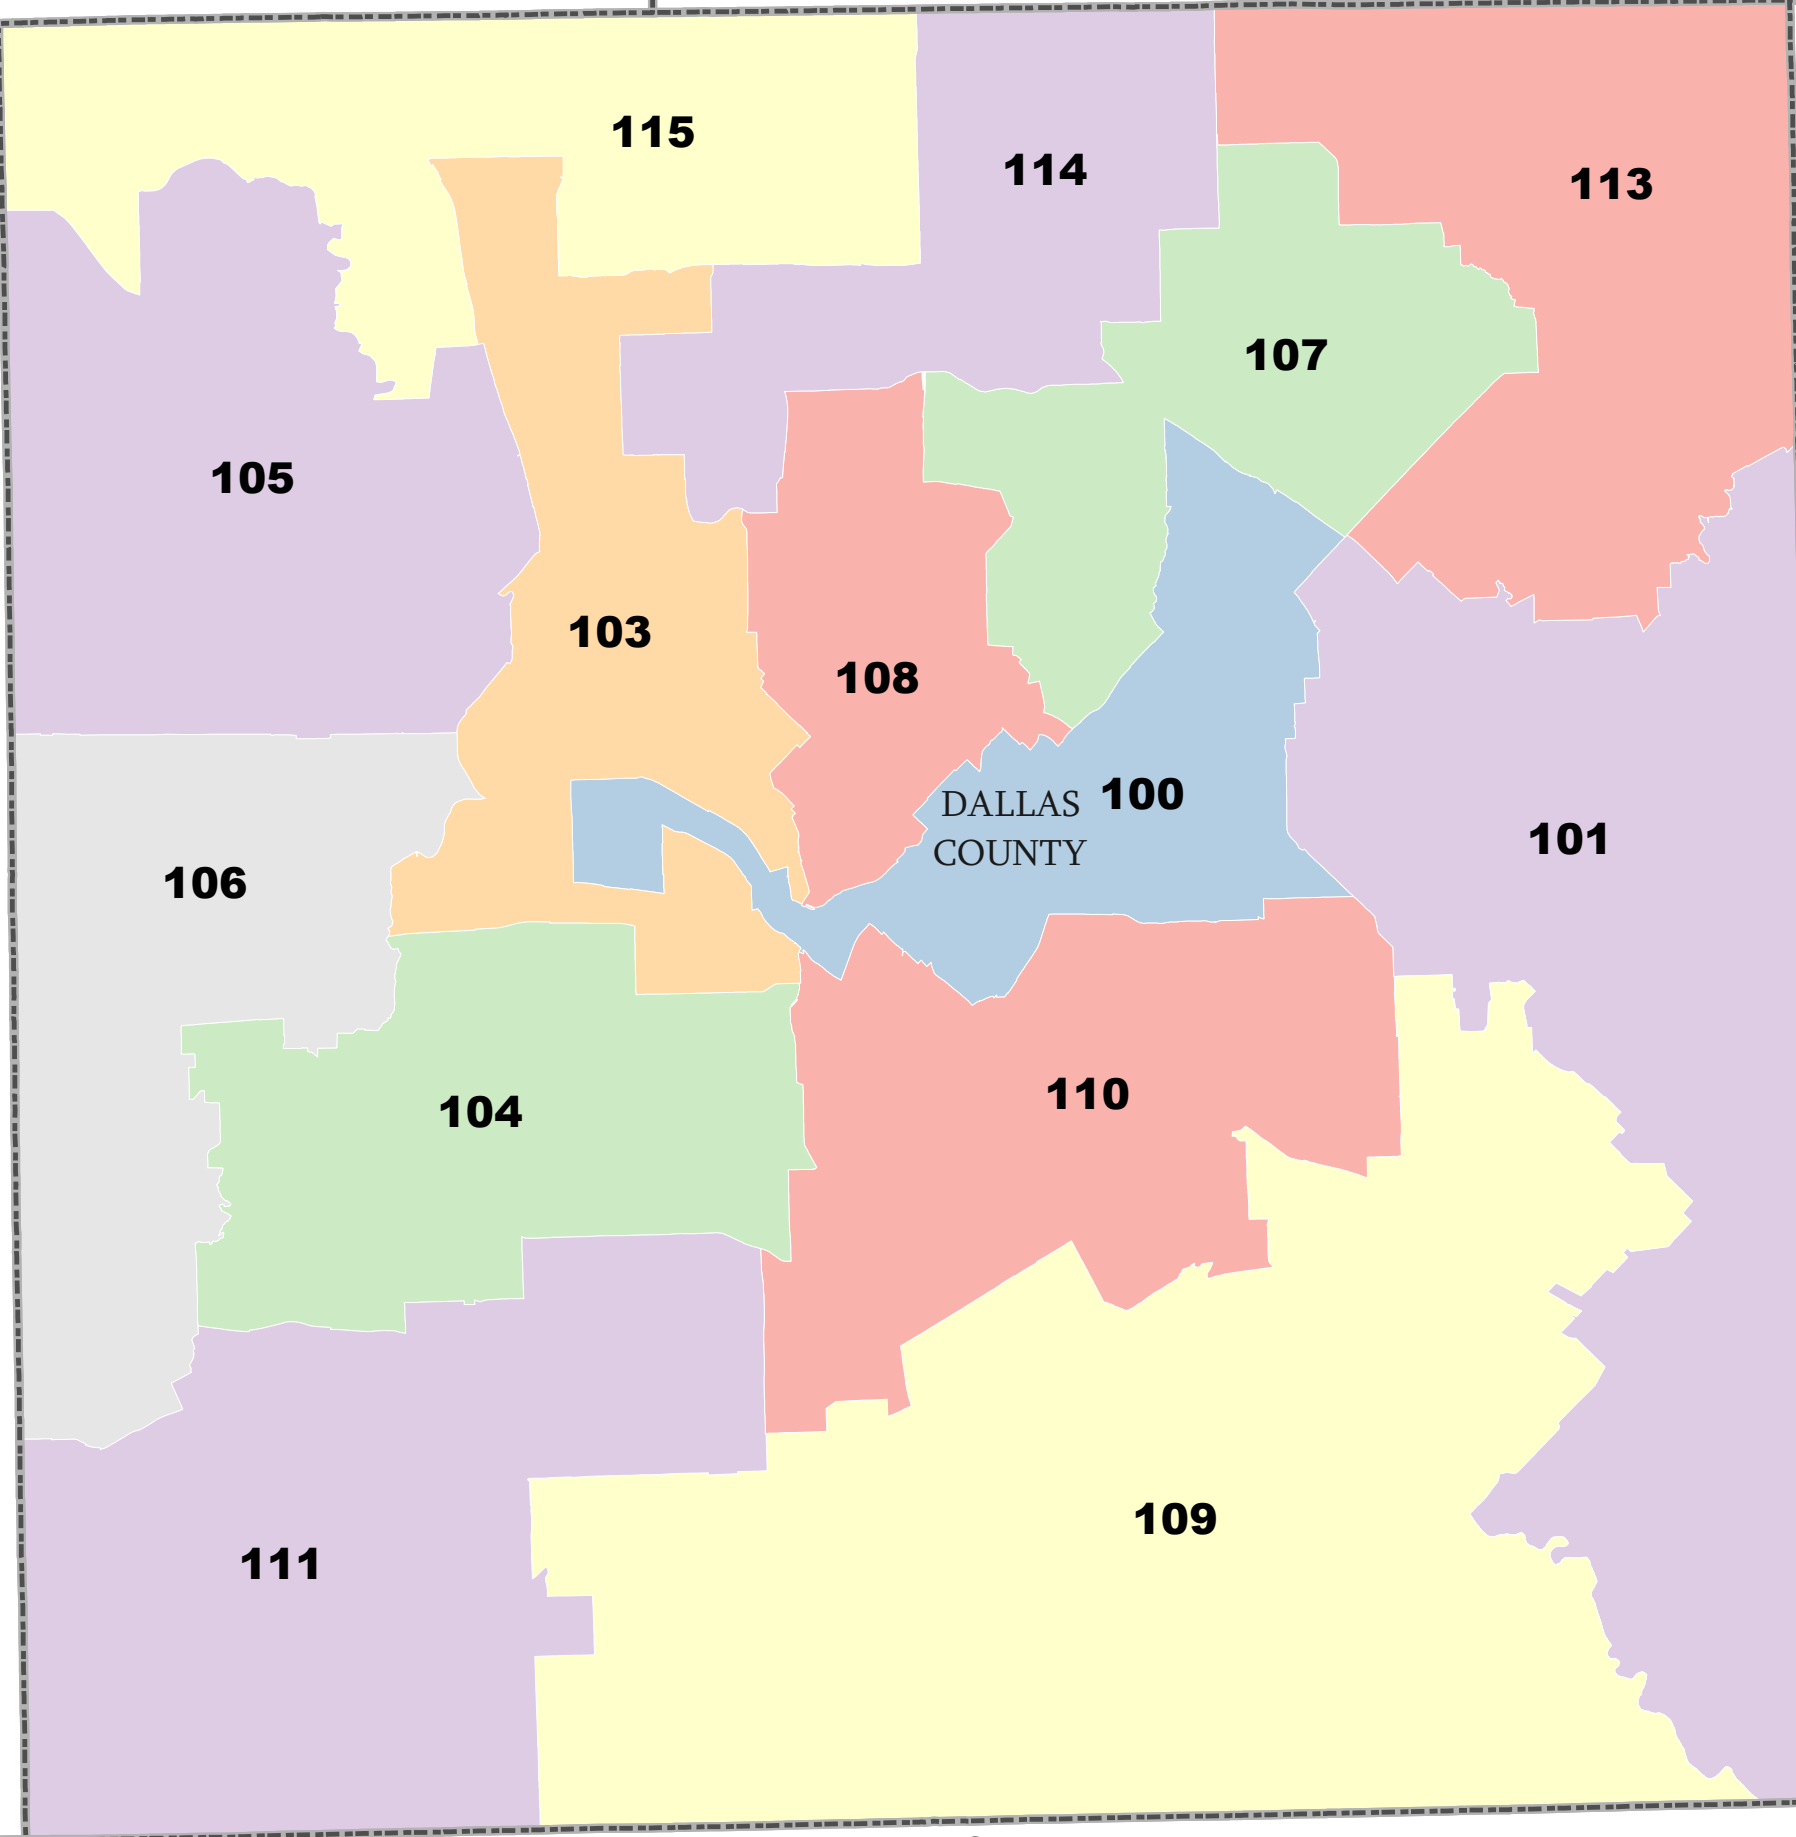

DENTON
COUNTY

COLLIN
COUNTY

DALLAS COUNTY

State House Districts
Proposed Plan
PLANH114

ROCKWALL
COUNTY

TARRANT
COUNTY

 **COUNTIES**
 **PLANH114**

KAUFMAN
COUNTY

9631
2010 Census
PLANH114 2011-04-13 19:35:08

115

114

113

105

107

103

108

DALLAS
COUNTY **100**

101

106

104

110

111

109

ELLIS
COUNTY