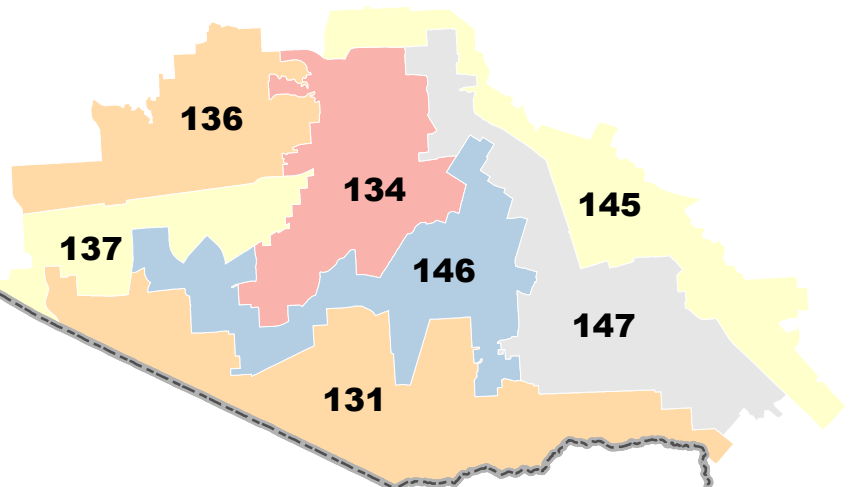

GRIMES

MONTGOMERY

LIBERTY

HARRIS COUNTY

State House Districts Proposed Plan PLANH191

WALLER

HARRIS

□ COUNTIES
■ PLANH191

AUSTIN

CHAMBERS

FORT BEND

BRAZORIA

GALVESTON

WHARTON

10657
2010 Census
PLANH191 2011-04-22 16:06:11