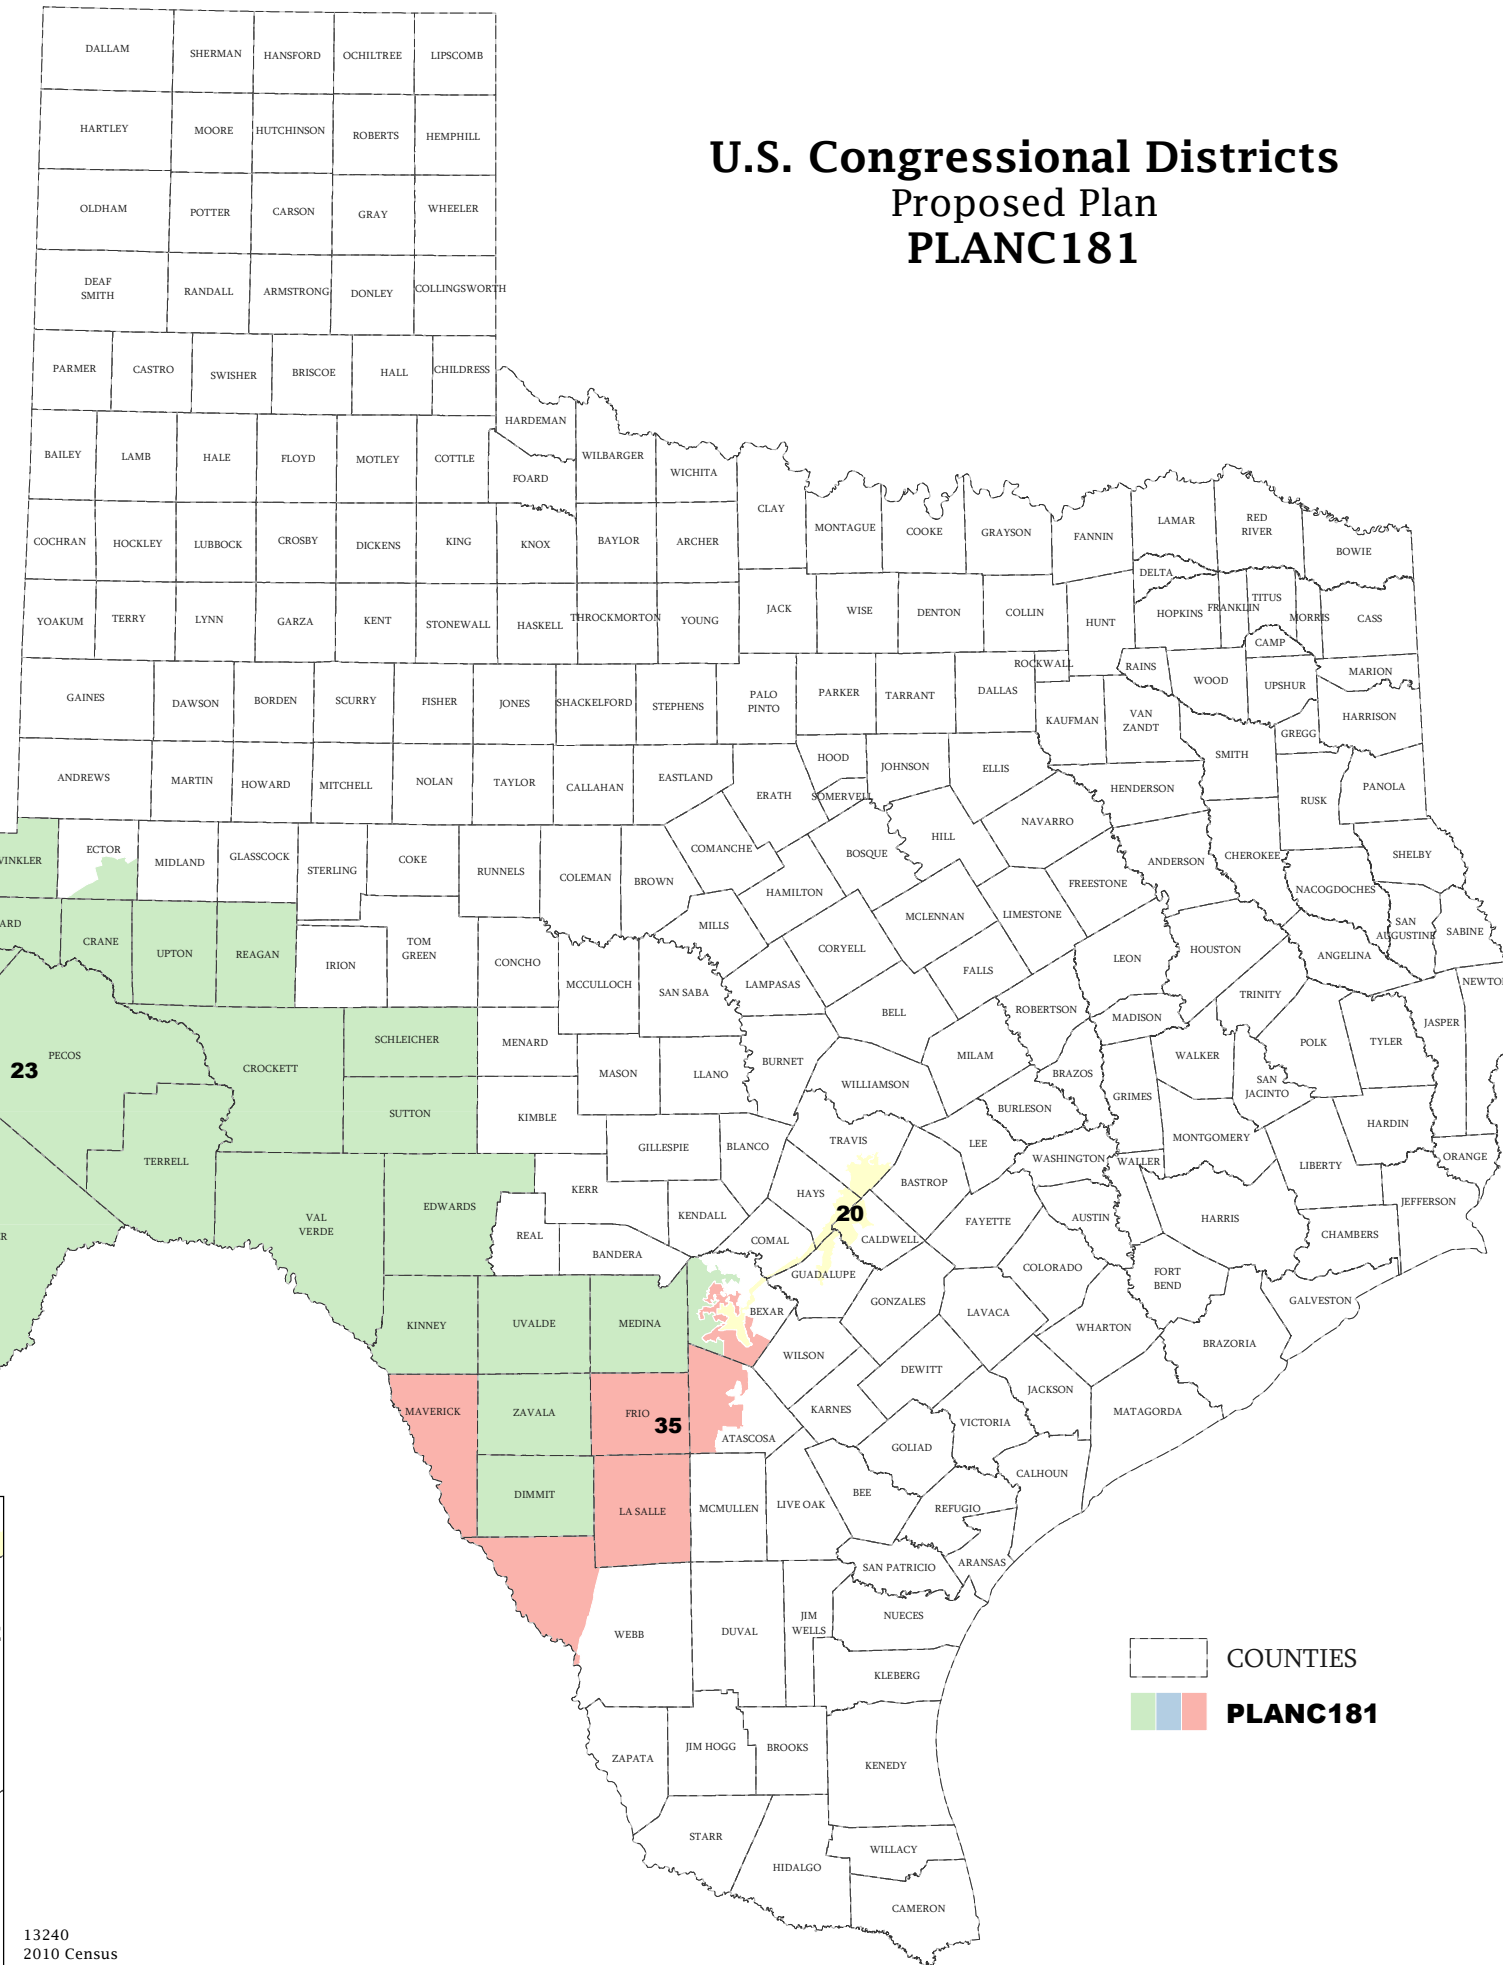

U.S. Congressional Districts Proposed Plan PLANC181

COUNTIES
 PLANC181

Map ID 5000
06/14/11 13:18:57

13240
2010 Census
PLANC181 2011-06-14 12:58:28