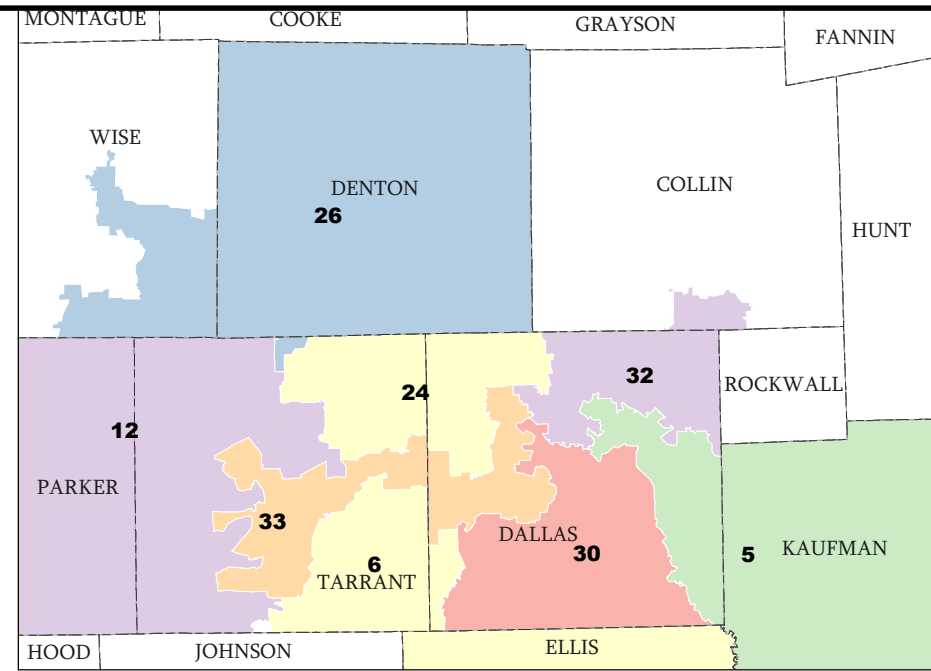

U.S. Congressional Districts Proposed Plan PLANC231

 COUNTIES
 **PLANC231**

Map ID 5000
02/13/12 12:57:37

21236
2010 Census
PLANC231 2012-02-13 12:34:52