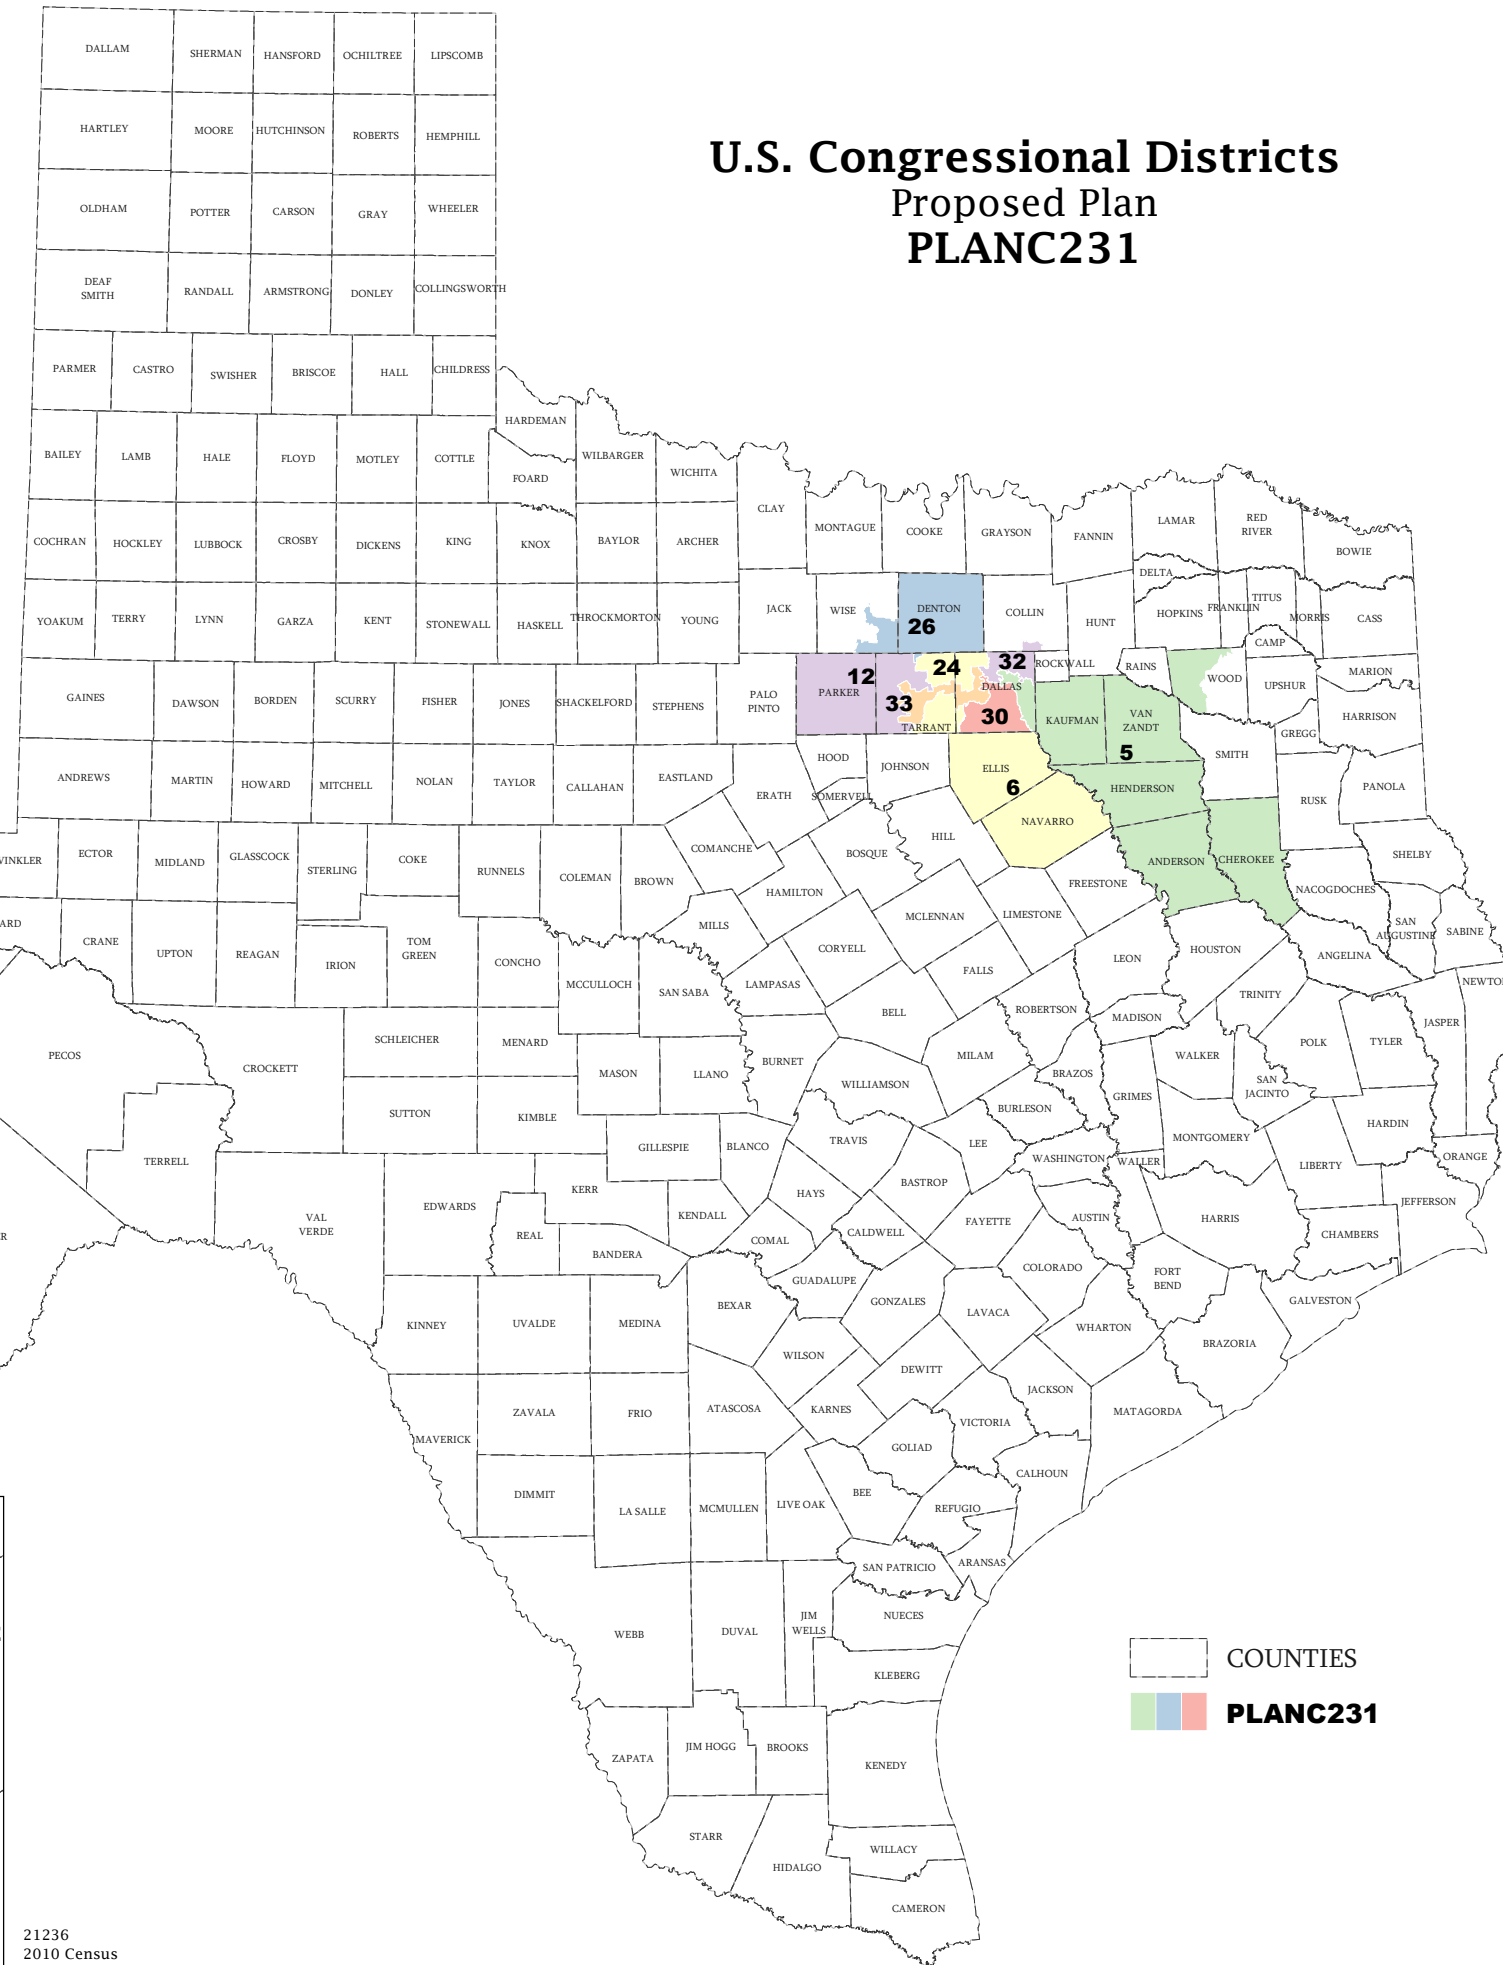

U.S. Congressional Districts Proposed Plan PLANC231

 COUNTIES
 **PLANC231**

Map ID 5000
02/13/12 12:57:37

21236
2010 Census
PLANC231 2012-02-13 12:34:52