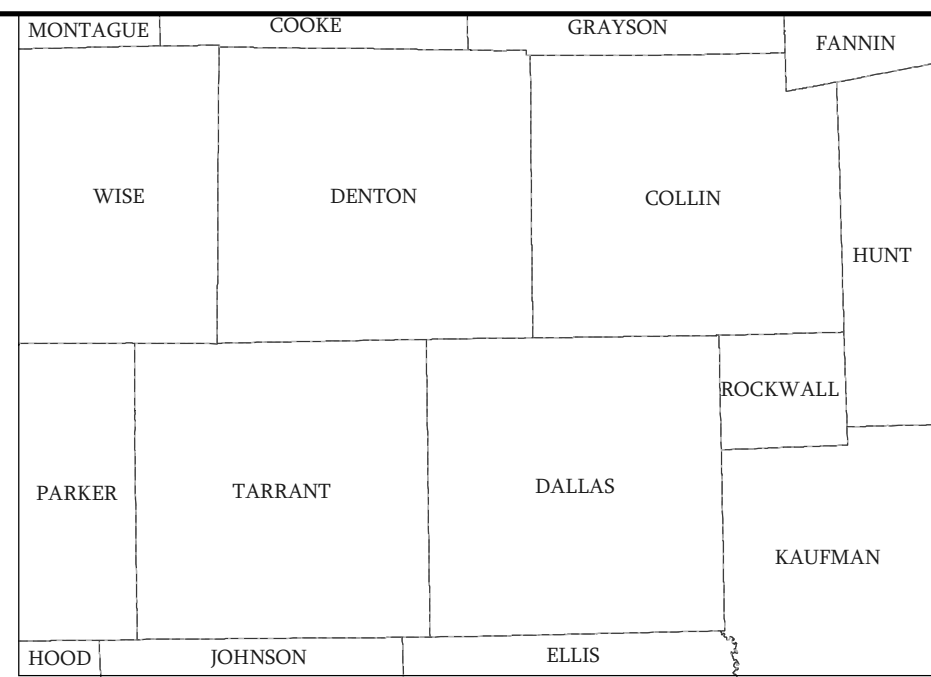

U.S. Congressional Districts Proposed Plan PLANC2180

 COUNTIES
 **PLANC2180**

Map ID 5000
10/16/21 20:13:01

50250
2020 Census
PLANC2180 2021-10-16 19:32:56