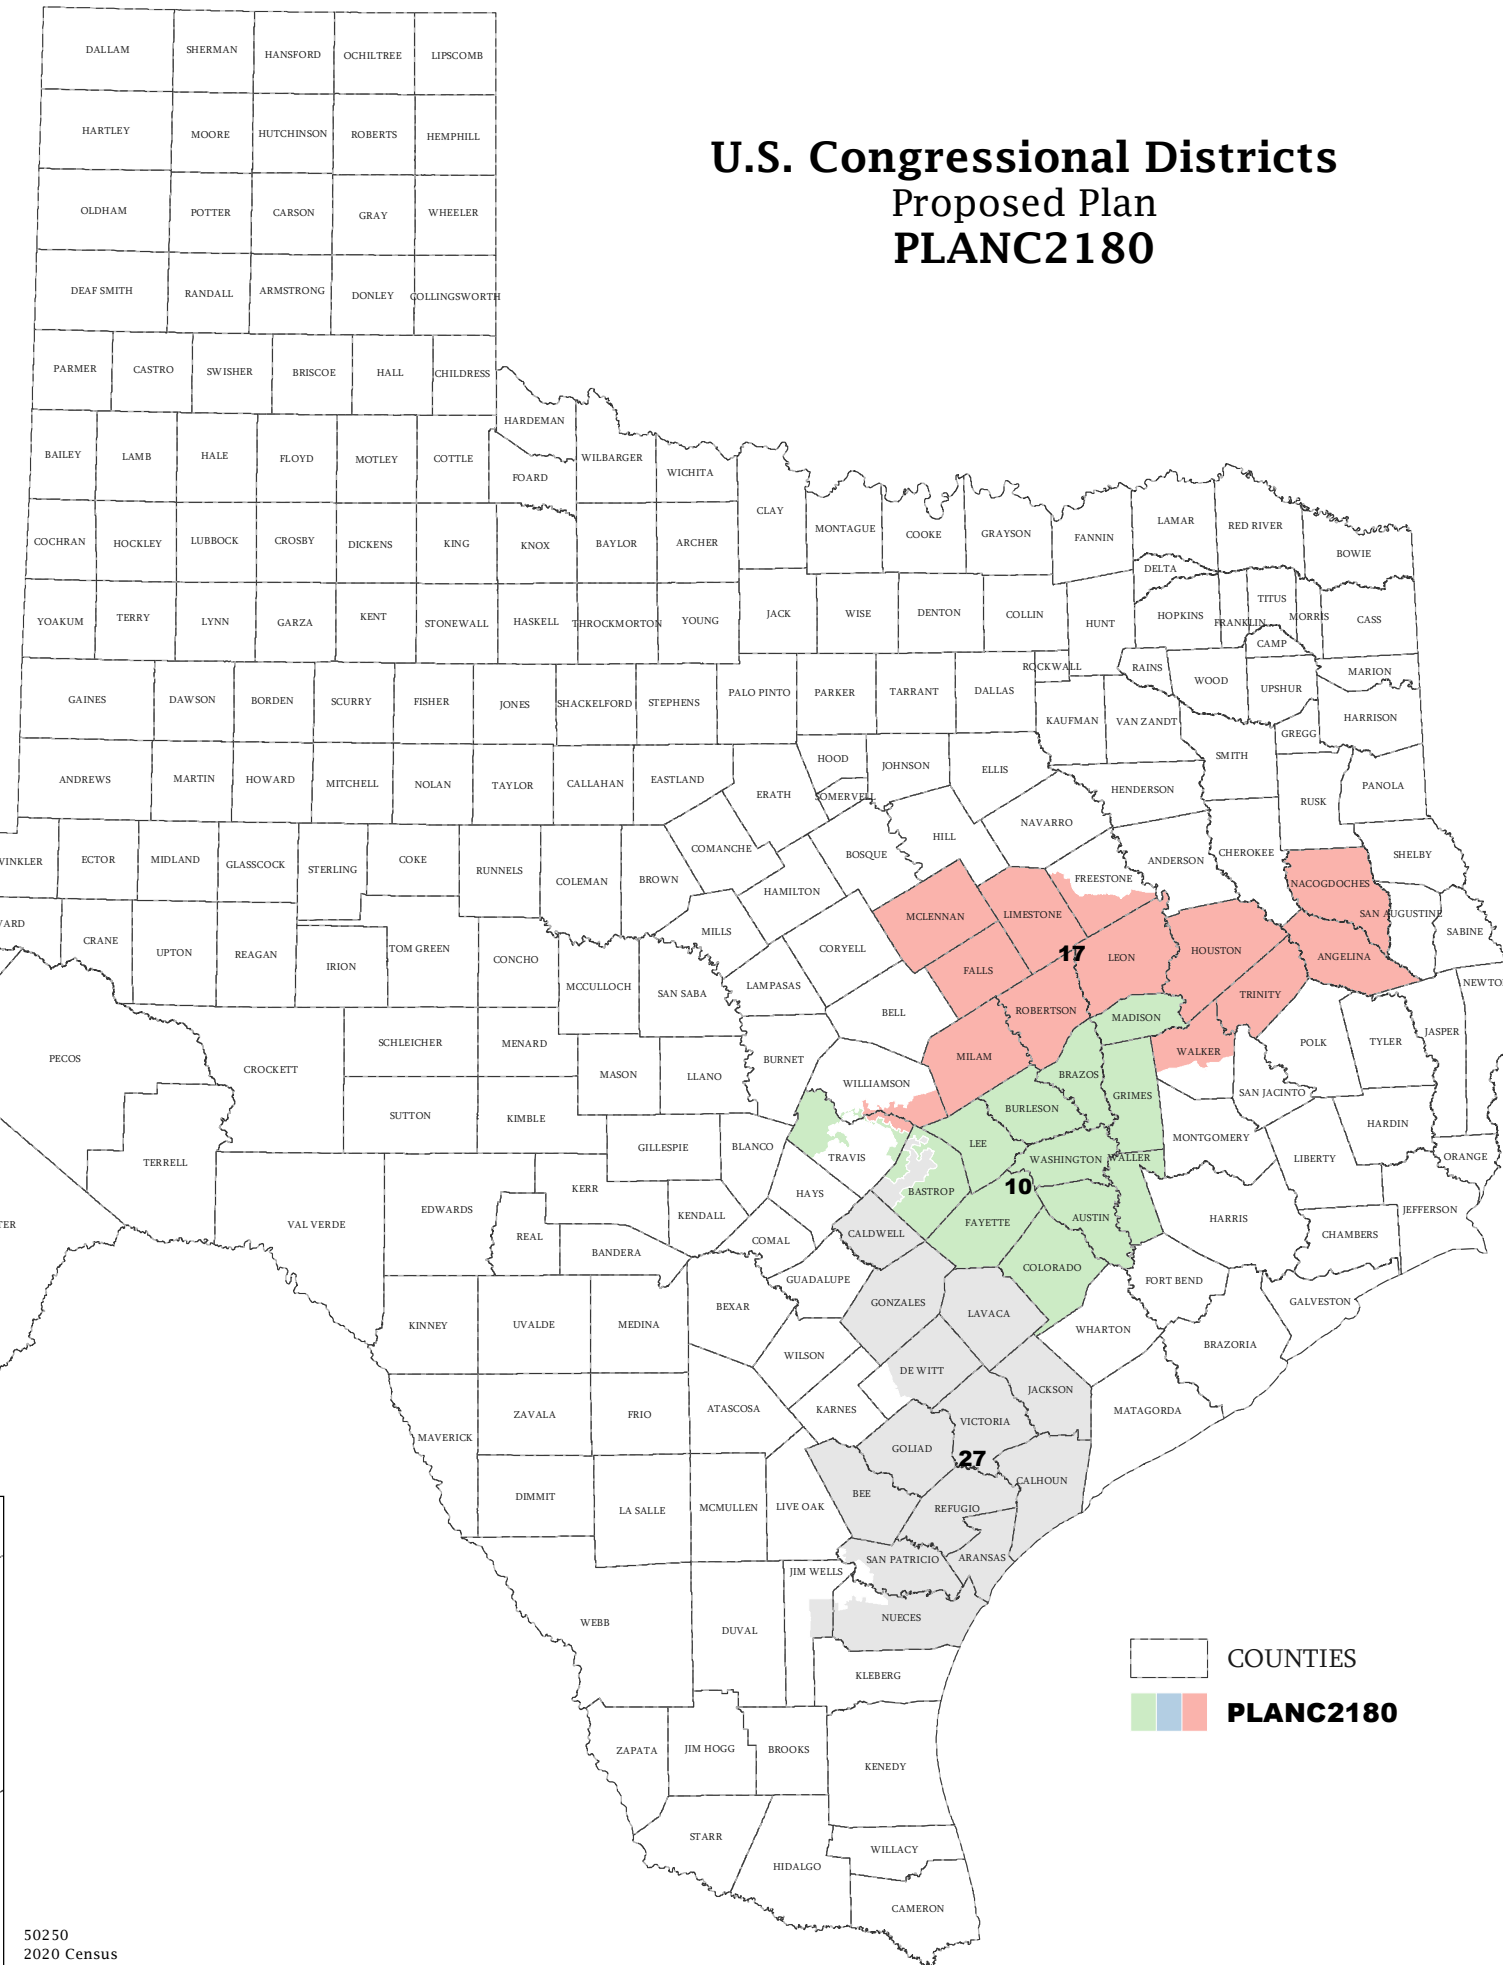

U.S. Congressional Districts Proposed Plan PLANC2180

 COUNTIES
 **PLANC2180**

Map ID 5000
10/16/21 20:13:01

50250
2020 Census
PLANC2180 2021-10-16 19:32:56