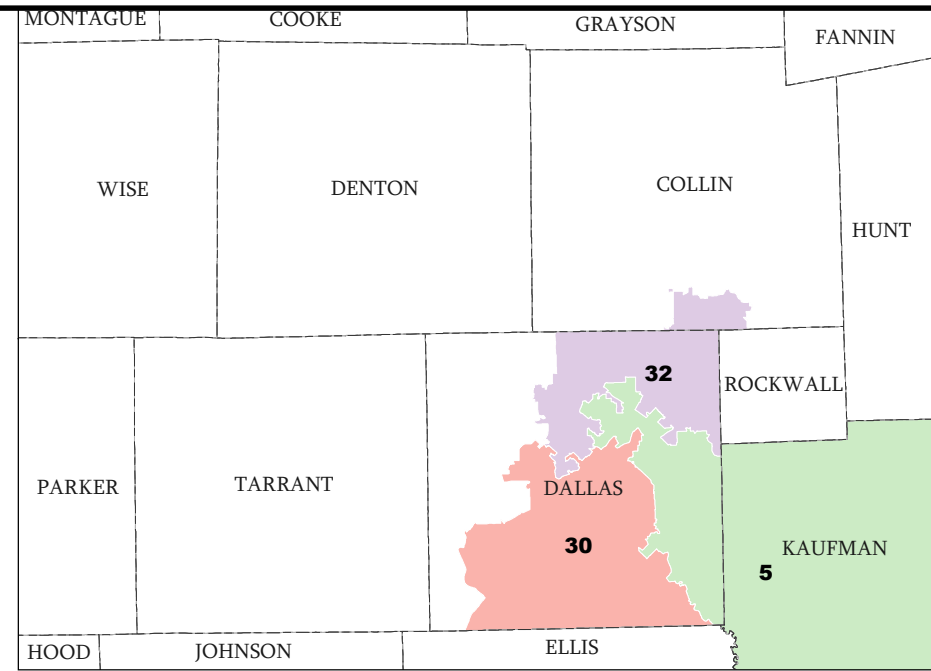

# U.S. Congressional Districts Proposed Plan PLANC157

COUNTIES  

**PLANC157**

Map ID 5000  
06/13/11 17:33:37

13157  
2010 Census  
PLANC157 2011-06-12 15:50:28