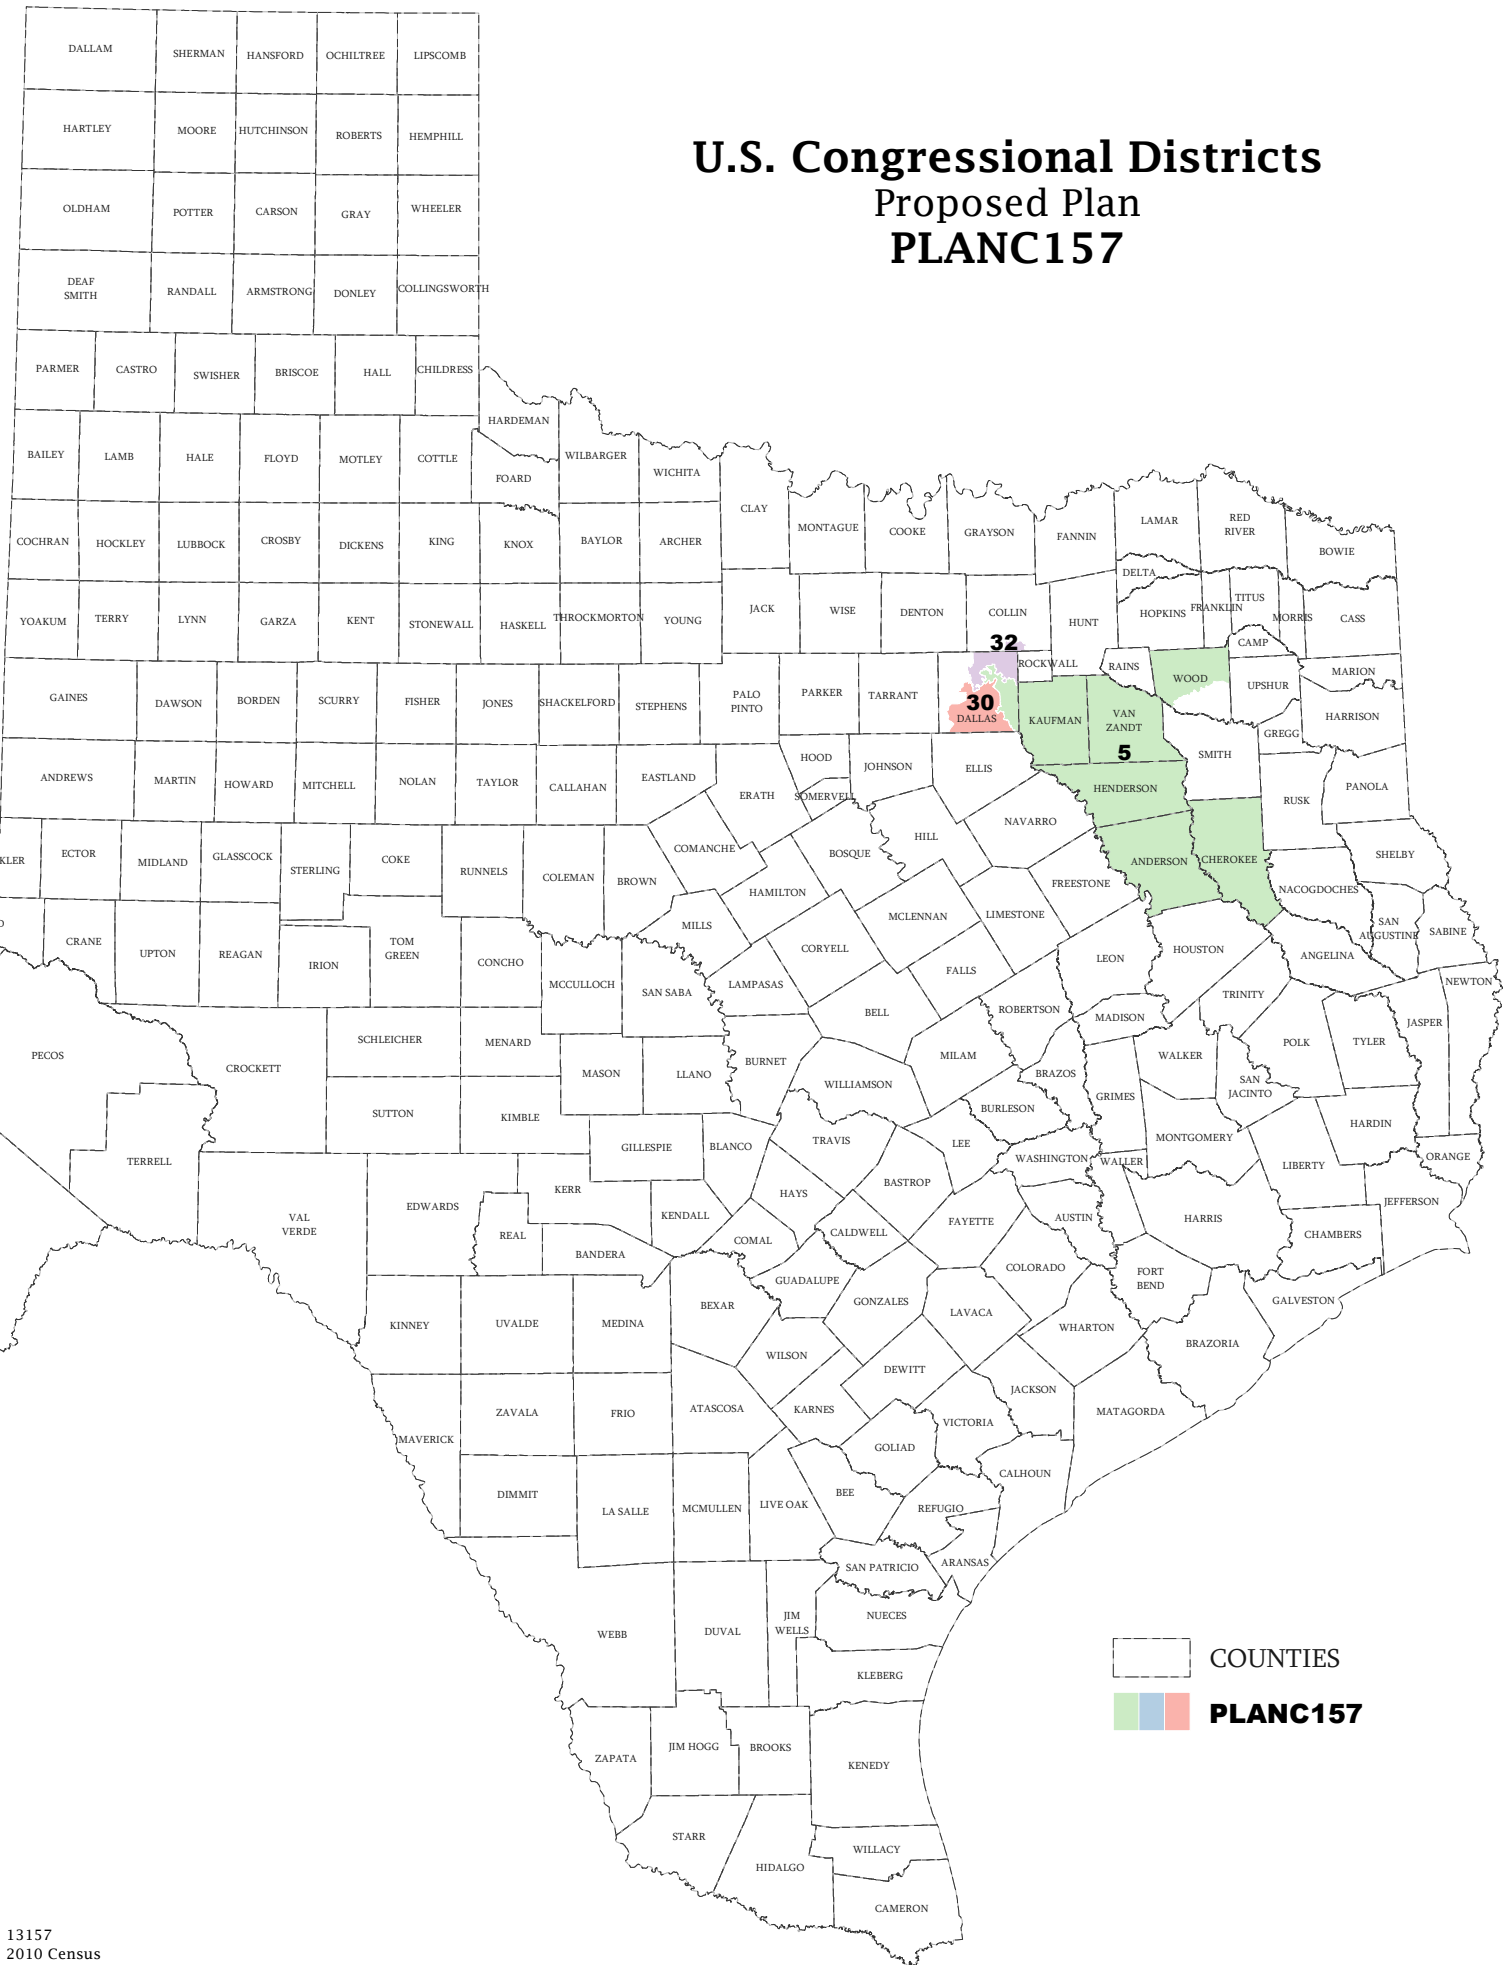

# U.S. Congressional Districts Proposed Plan PLANC157

COUNTIES  

**PLANC157**

Map ID 5000  
06/13/11 17:33:37

13157  
2010 Census  
PLANC157 2011-06-12 15:50:28