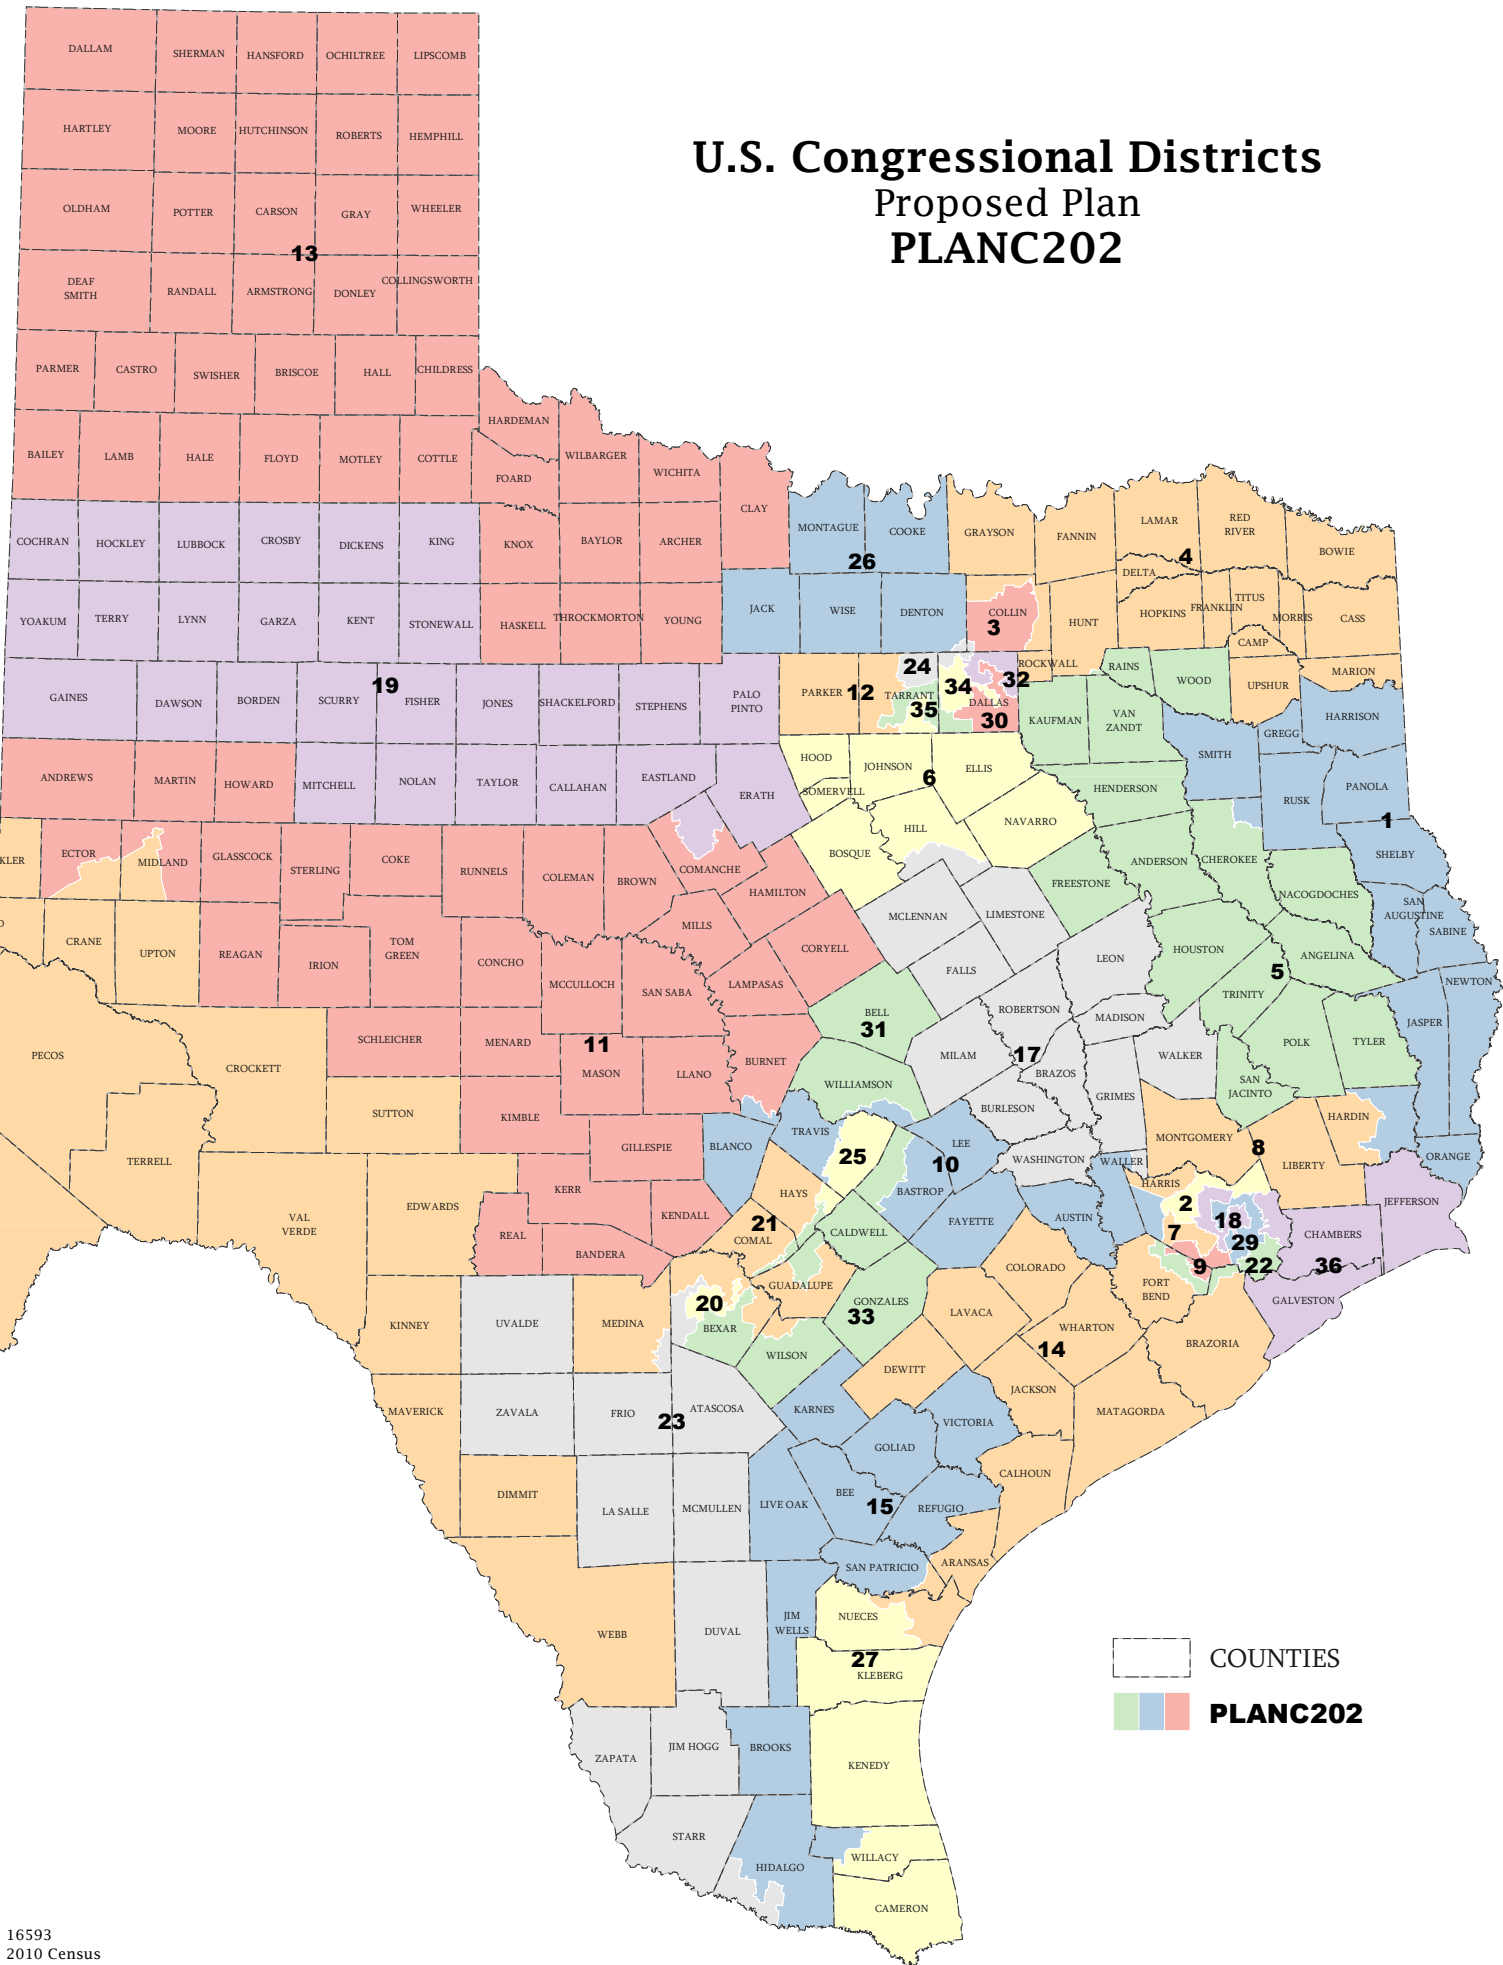

U.S. Congressional Districts Proposed Plan PLANC202

Map ID 5000
09/08/11 16:04:21

16593
2010 Census
PLANC202 2011-09-08 15:45:26