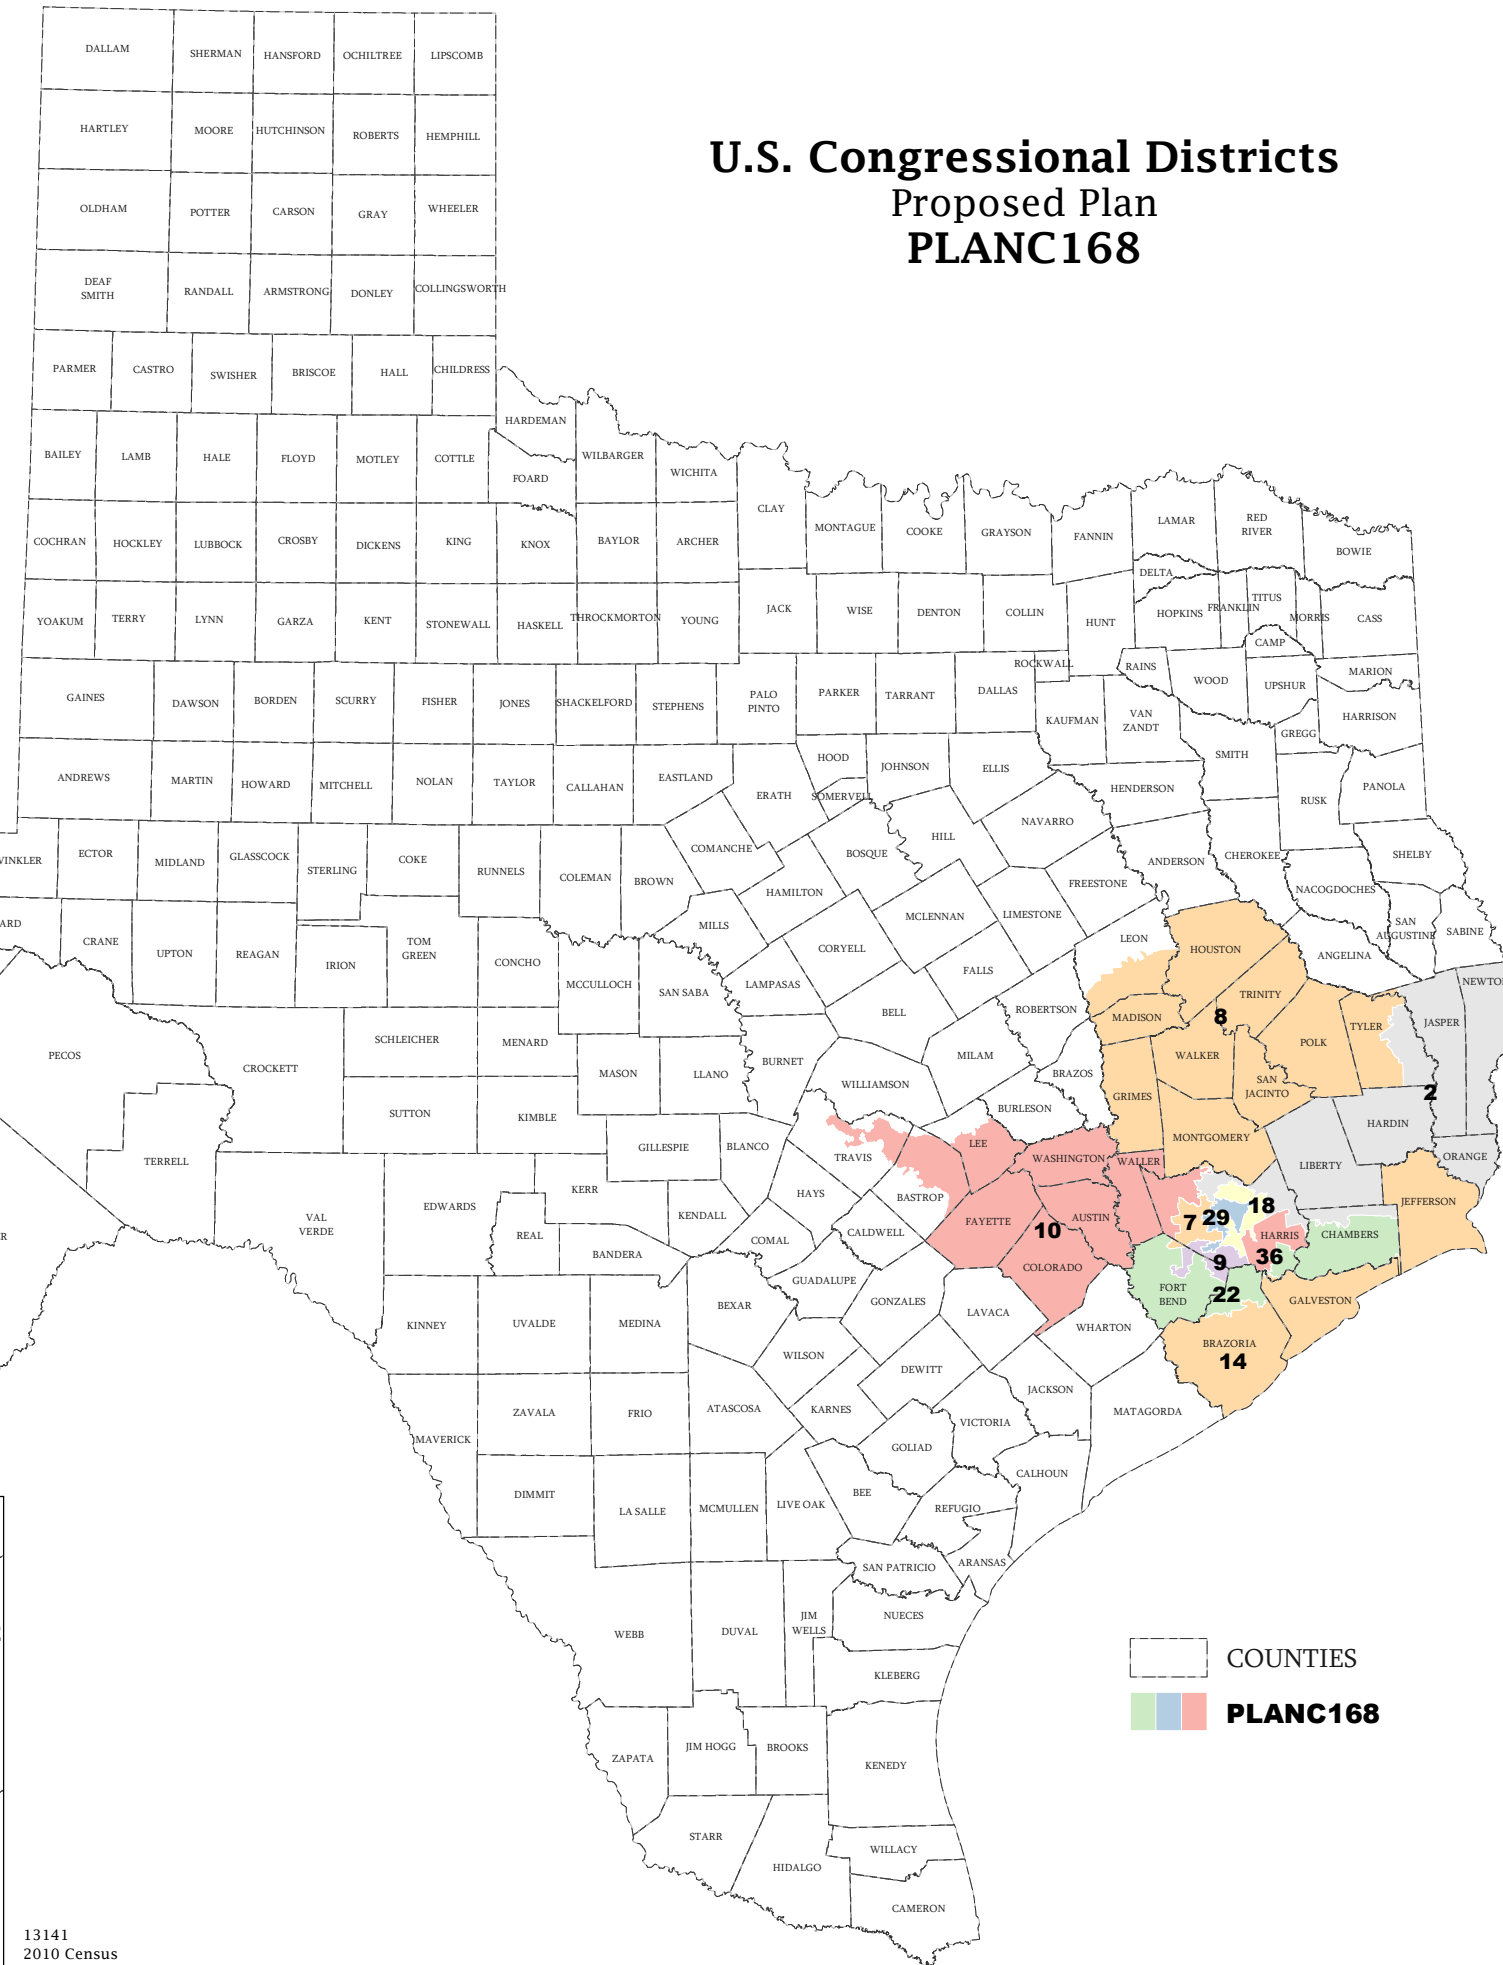

U.S. Congressional Districts Proposed Plan PLANC168

COUNTIES
 PLANC168

Map ID 5000
06/13/11 16:18:19

13141
2010 Census
PLANC168 2011-06-13 13:46:51