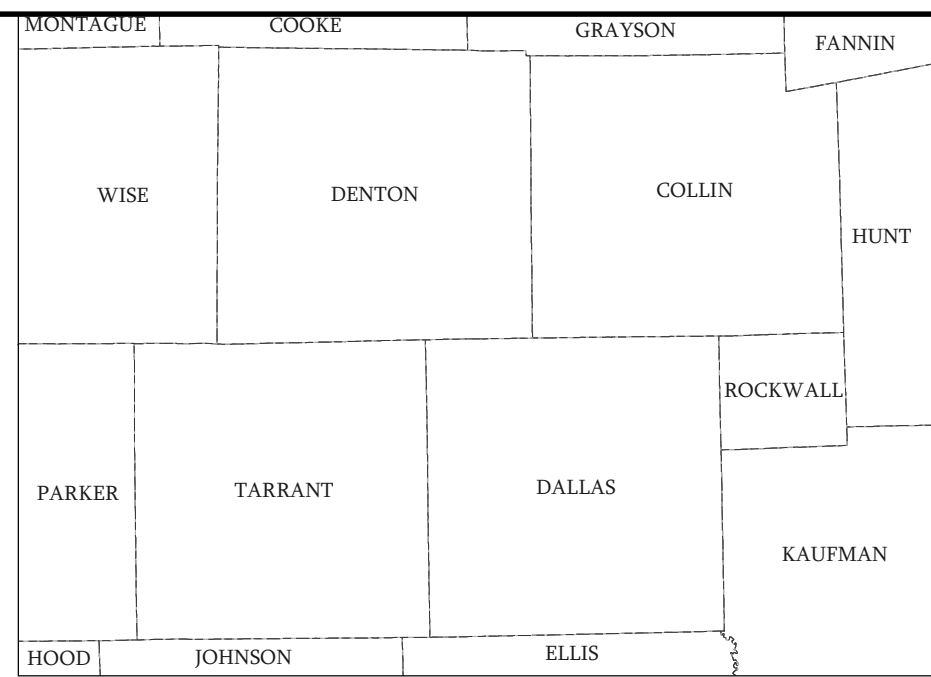

U.S. Congressional Districts Proposed Plan PLANC197

COUNTIES
 PLANC197

Map ID 5000
09/02/11 15:42:01

16392
2010 Census
PLANC197 2011-09-02 13:58:37