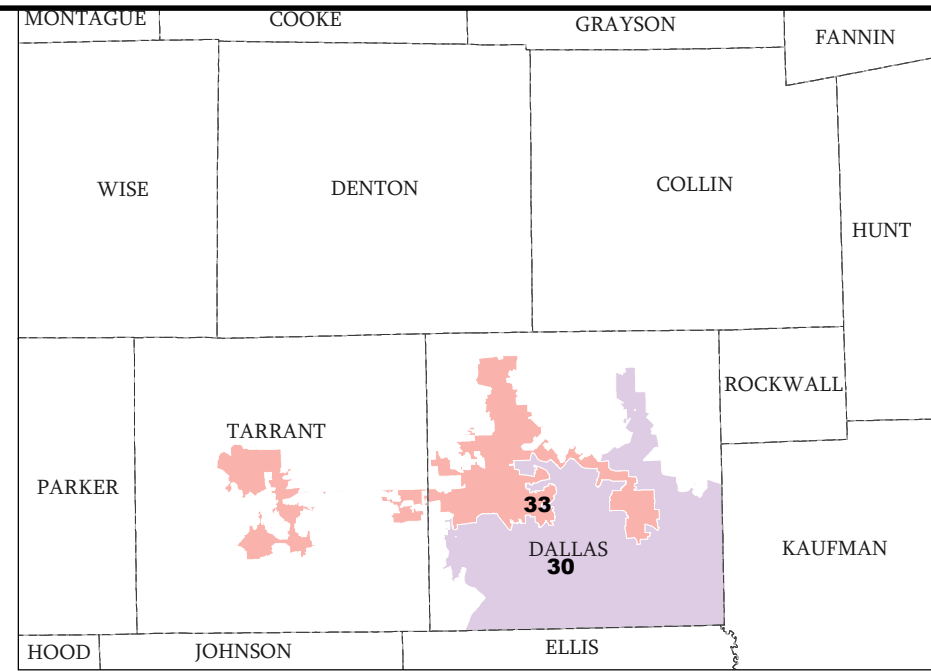

# U.S. Congressional Districts Proposed Plan PLANC195

COUNTIES  
   **PLANC195**

Map ID 5000  
09/02/11 16:22:47

16395  
2010 Census  
PLANC195 2011-09-02 13:28:27