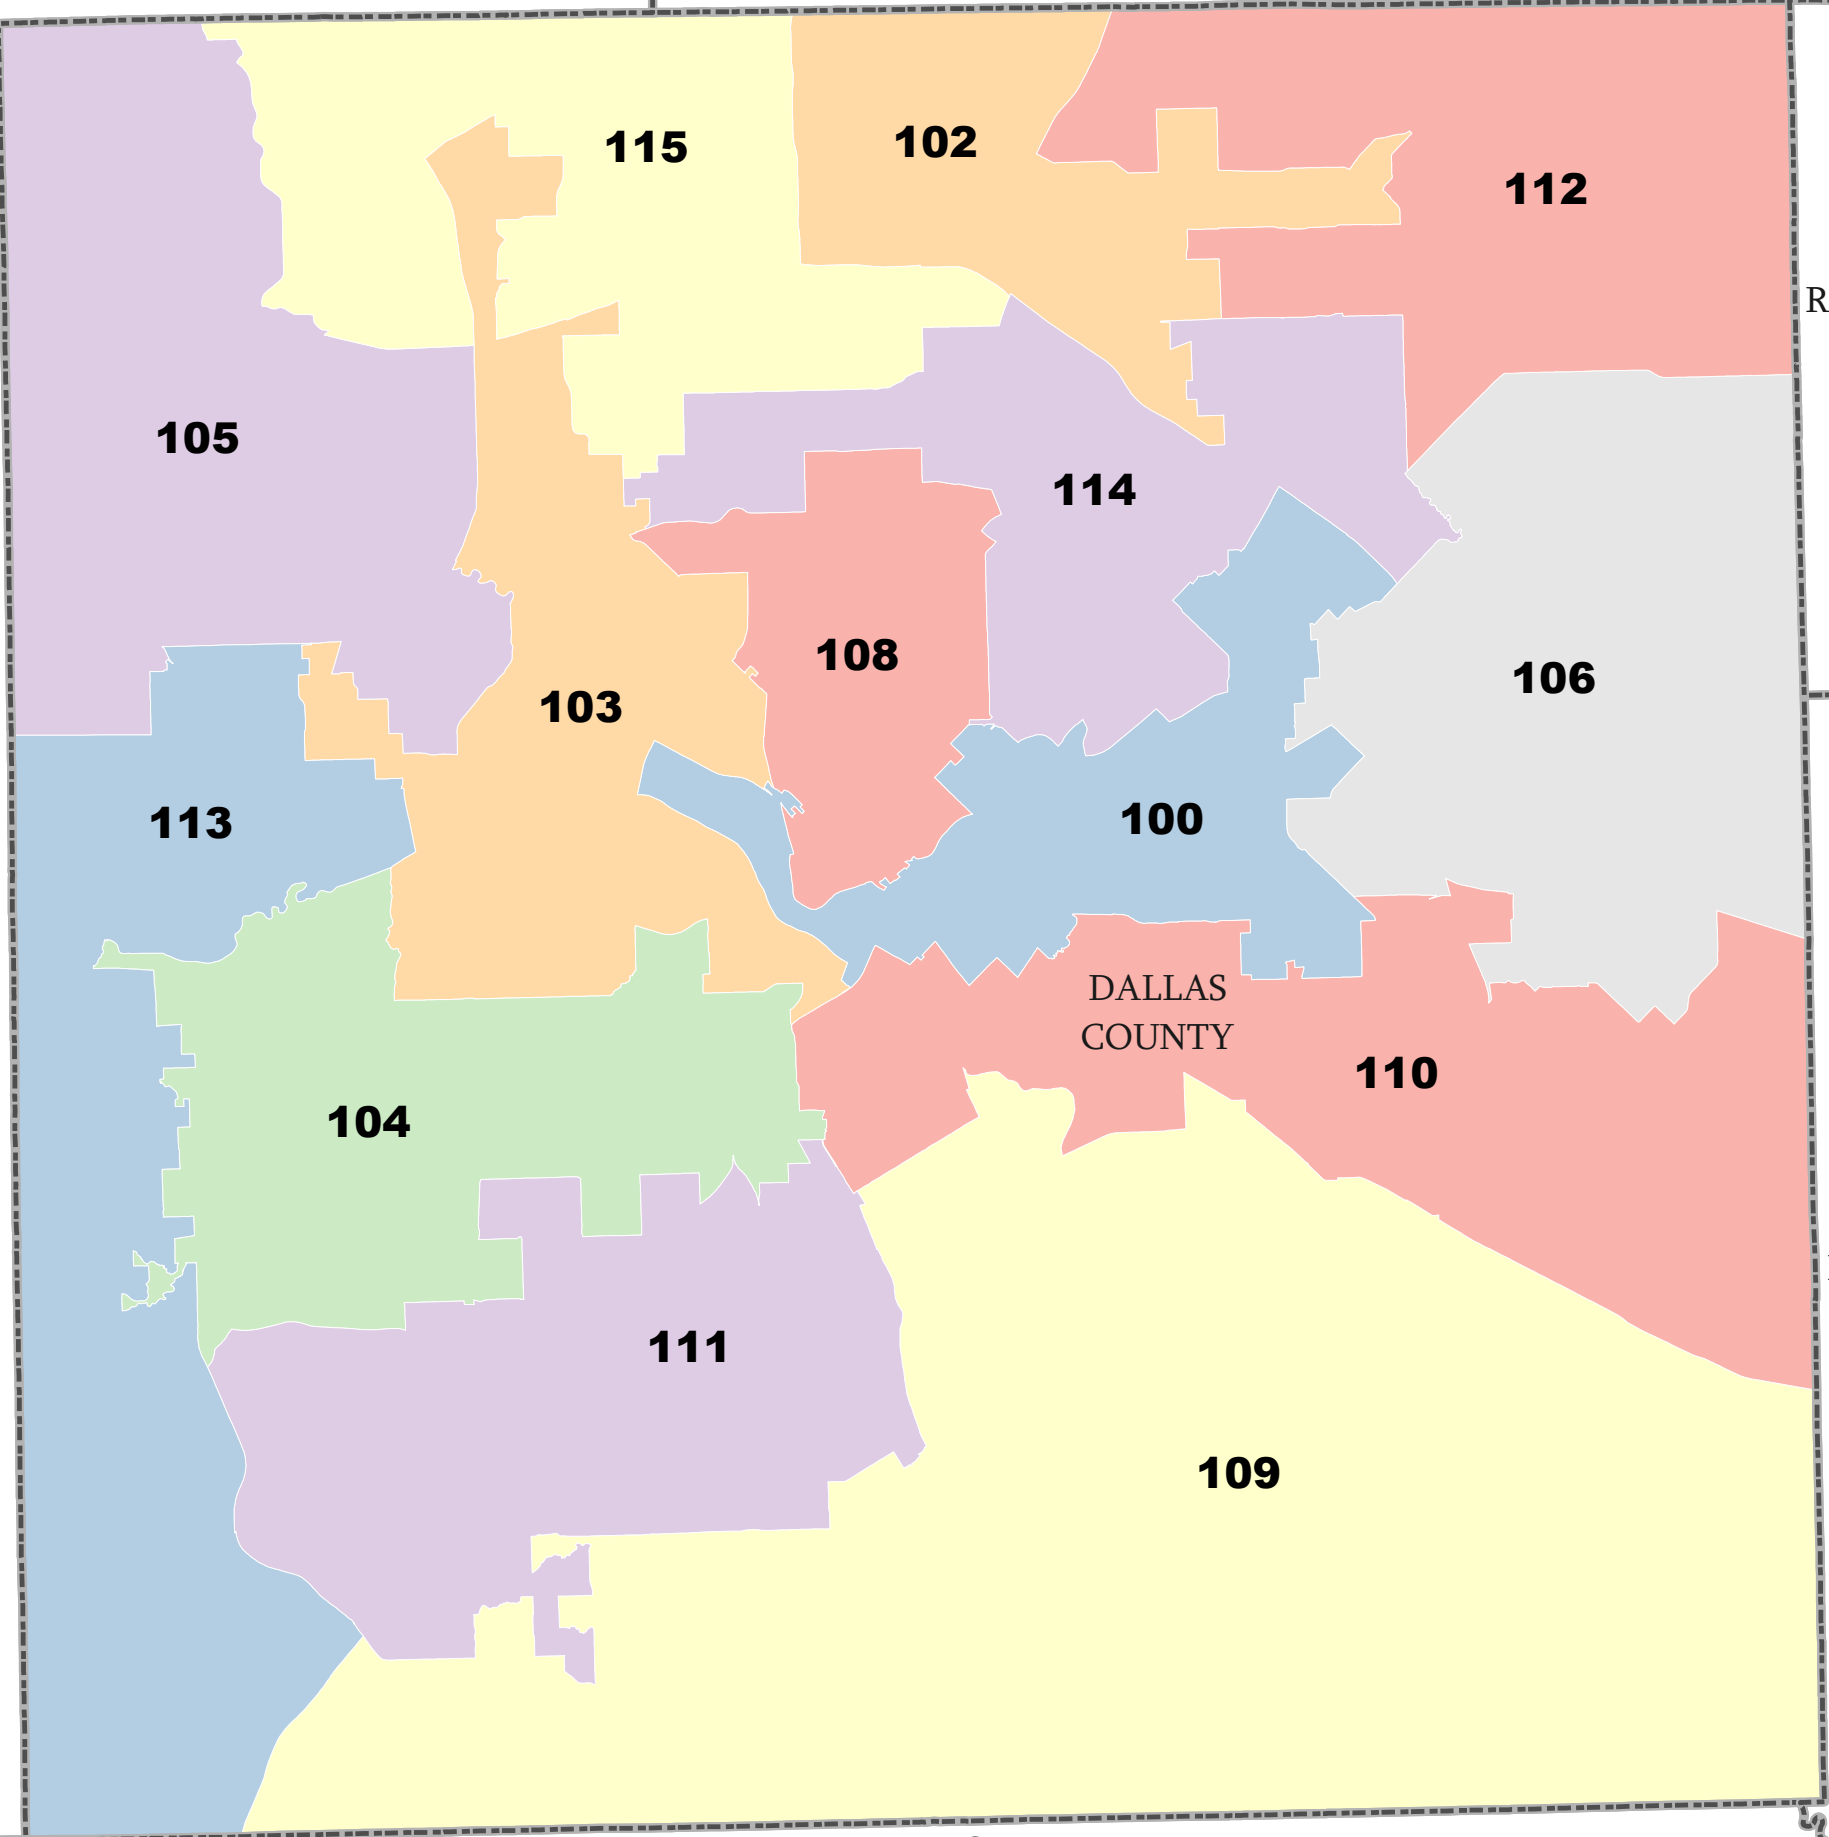

DENTON
COUNTY

COLLIN
COUNTY

DALLAS COUNTY

State House Districts
Proposed Plan
PLANH229

ROCKWALL
COUNTY

TARRANT
COUNTY

 COUNTIES
 **PLANH229**

KAUFMAN
COUNTY

ELLIS
COUNTY

10830
2010 Census
PLANH229 2011-04-25 16:25:12

115

102

112

105

114

108

106

103

100

113

DALLAS
COUNTY

110

104

111