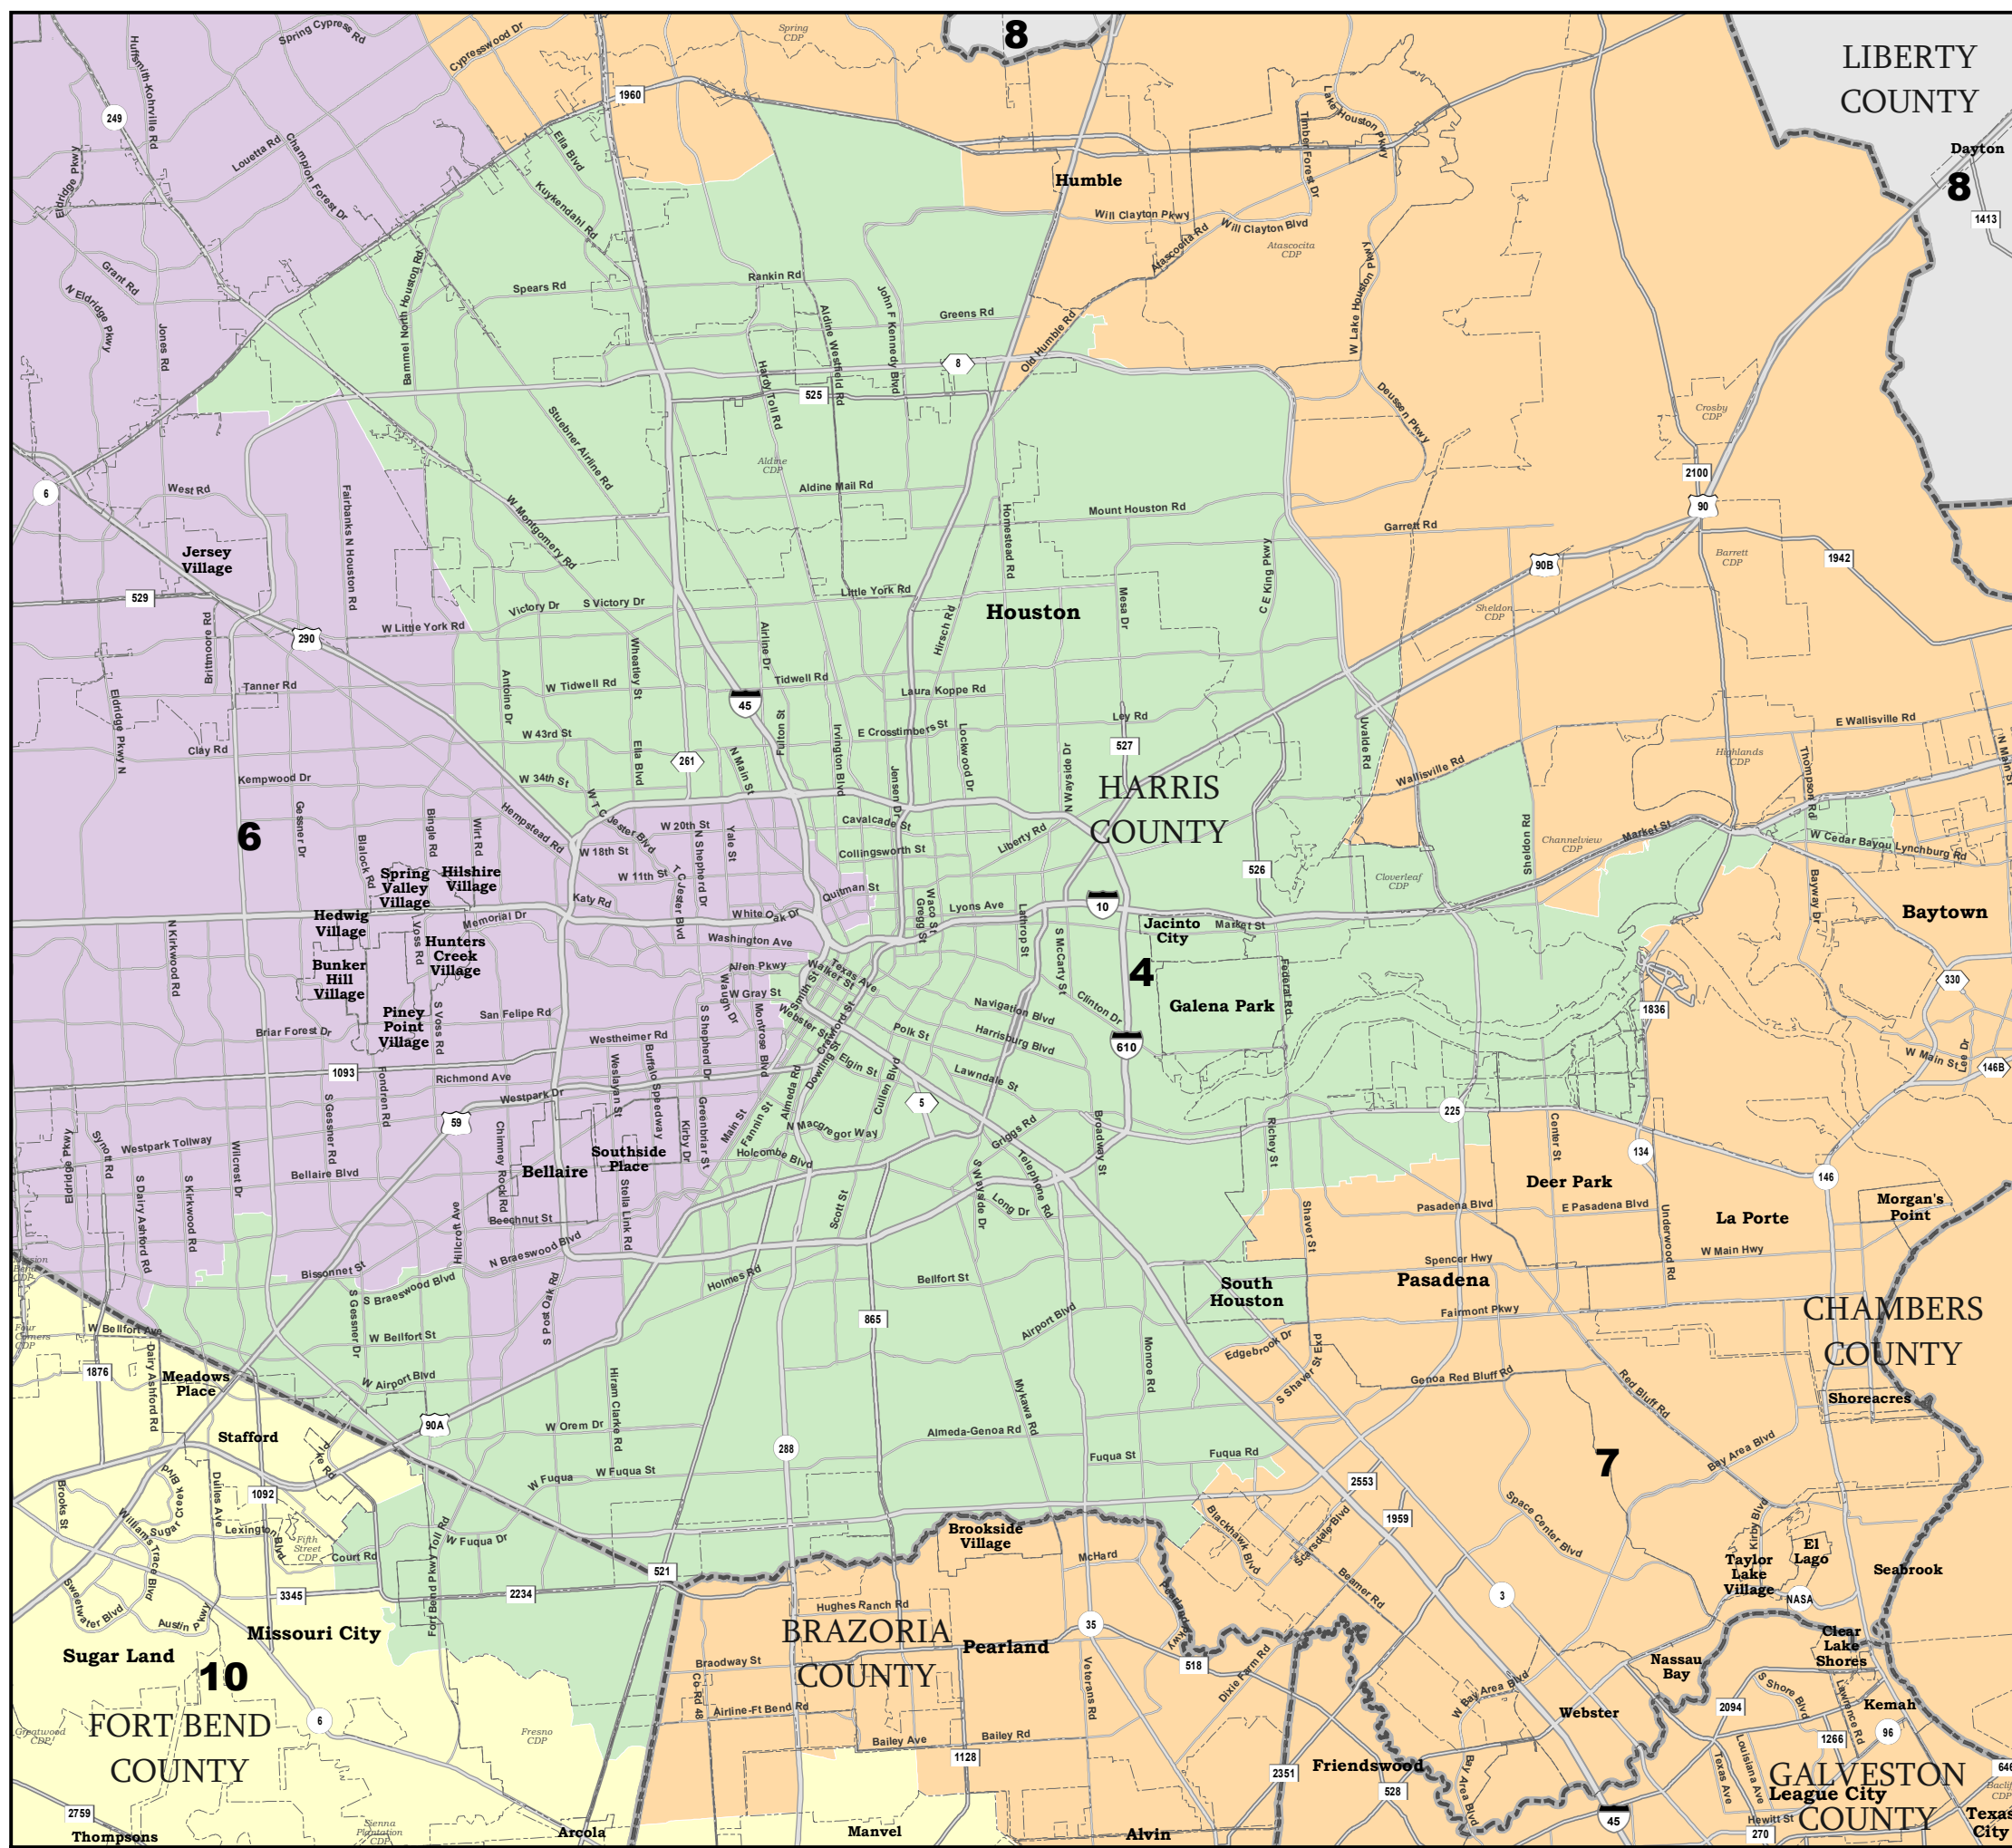

DISTRICT 4

State Board of Education Districts
(2003-2012)
PLANE100

-  Cities
-  Census Designated Places (CDPs)
-  COUNTIES
-  **PLANE100**

Map ID 5002
07/28/21 08:26:17

47041
2010 Census
PLANE100
2001-08-23 11:45:22

DISTRICT 5

State Board of Education Districts (2003-2012) PLANE100

-  **Cities**
-  *Census Designated Places (CDPs)*
-  **COUNTIES**
-  **PLANE100**

Map ID 5002
07/28/21 08:26:17

47041
2010 Census
PLANE100 2001-08-23 11:45:22